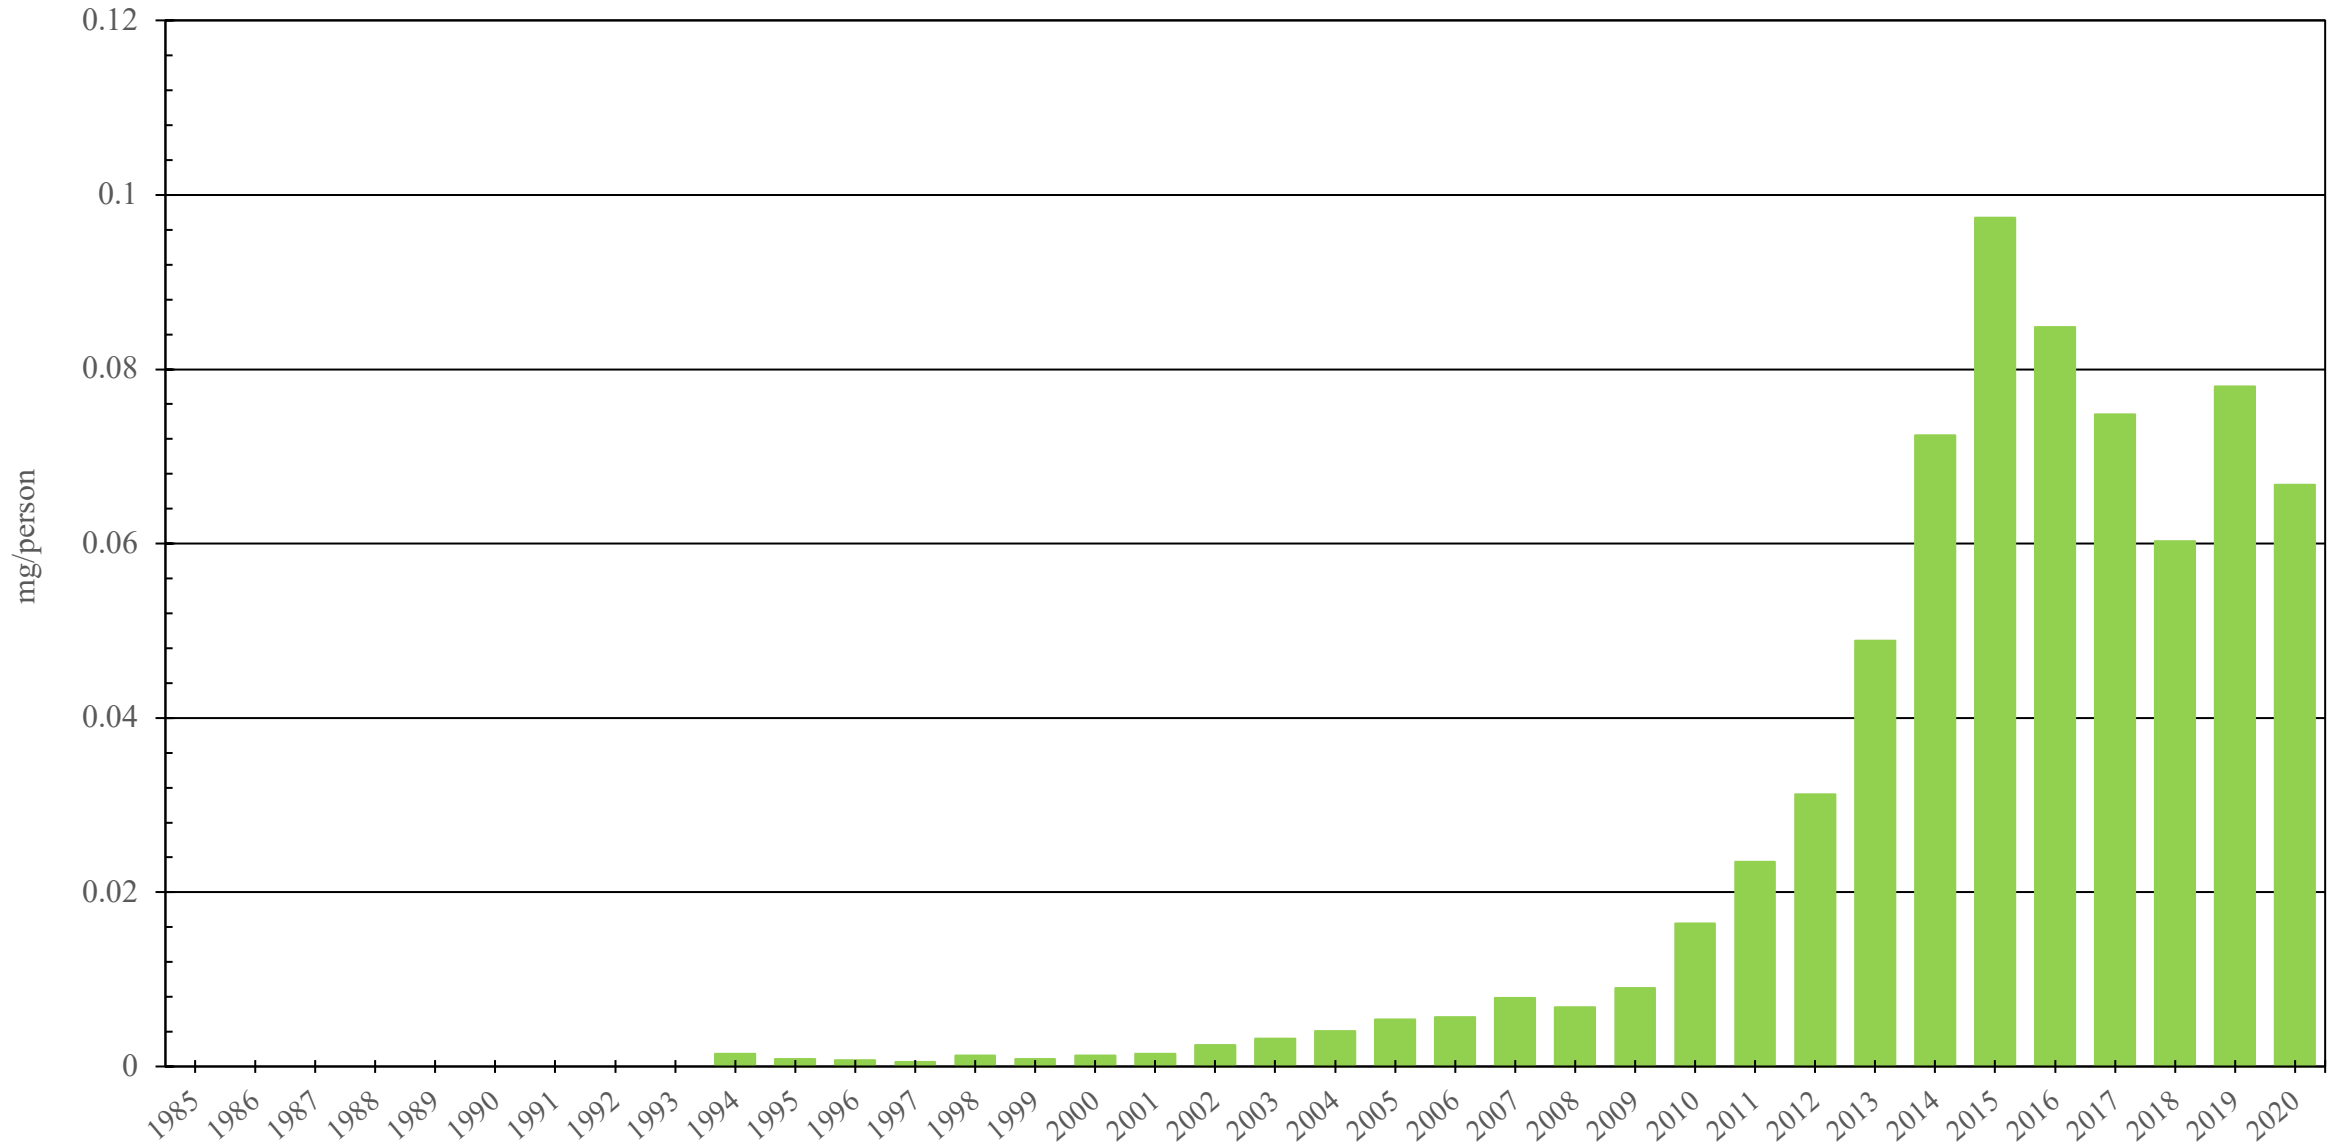

Brunei Darussalam

Fentanyl Consumption (mg/person), 1985 - 2020

Sources: International Narcotics Control Board (data); The World Bank (population)

Created by: Walther Global Palliative Care & Supportive Oncology, Indiana University Simon Comprehensive Cancer Center, 2022