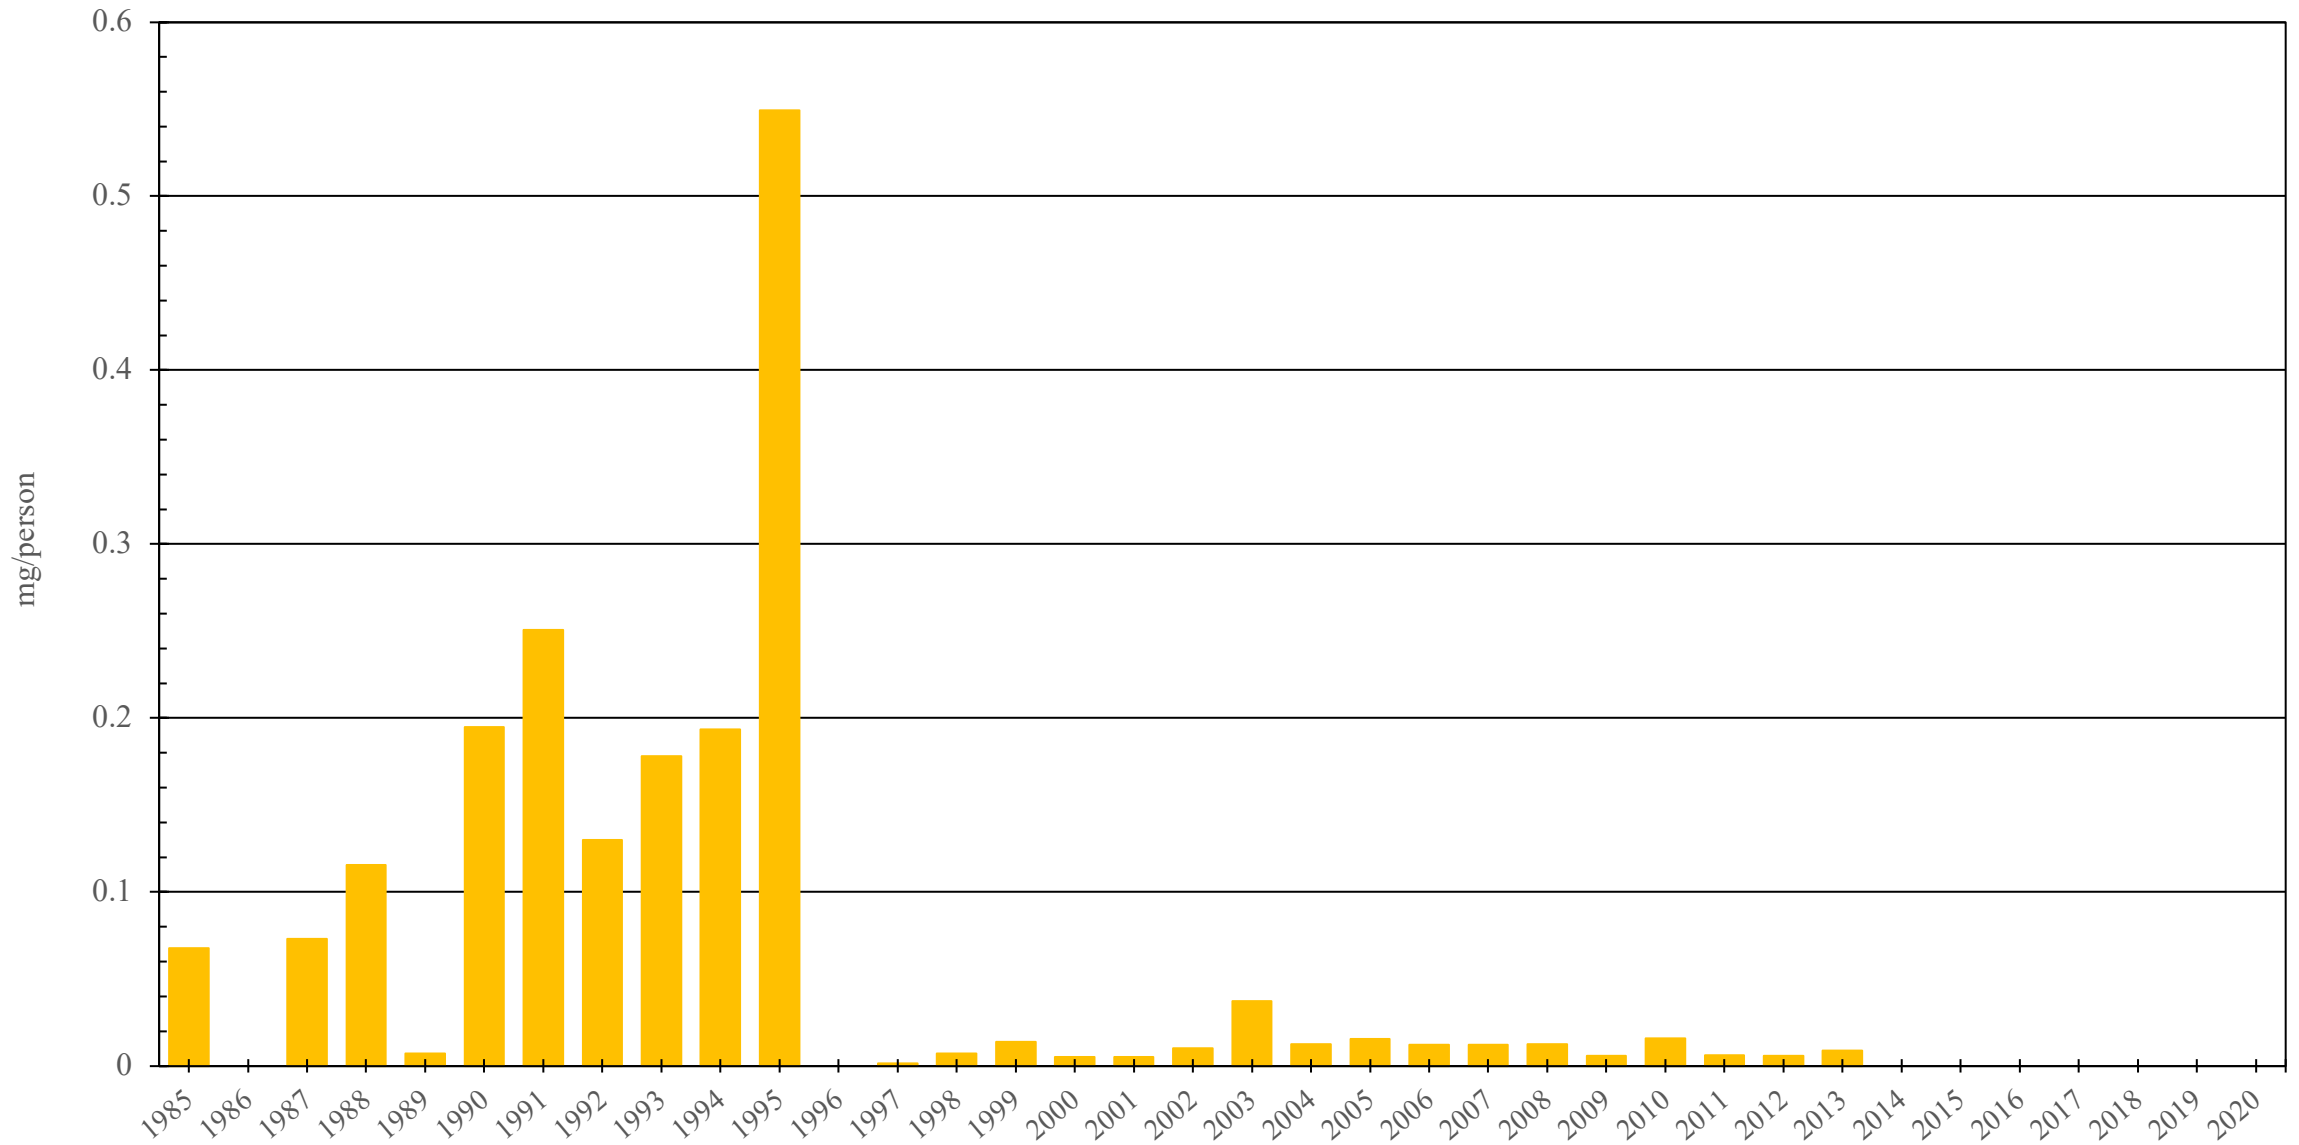

# Brazil

Codeine Consumption (mg/person), 1985 - 2020

Sources: International Narcotics Control Board (data); The World Bank (population)

Created by: Walther Global Palliative Care & Supportive Oncology, Indiana University Simon Comprehensive Cancer Center, 2022