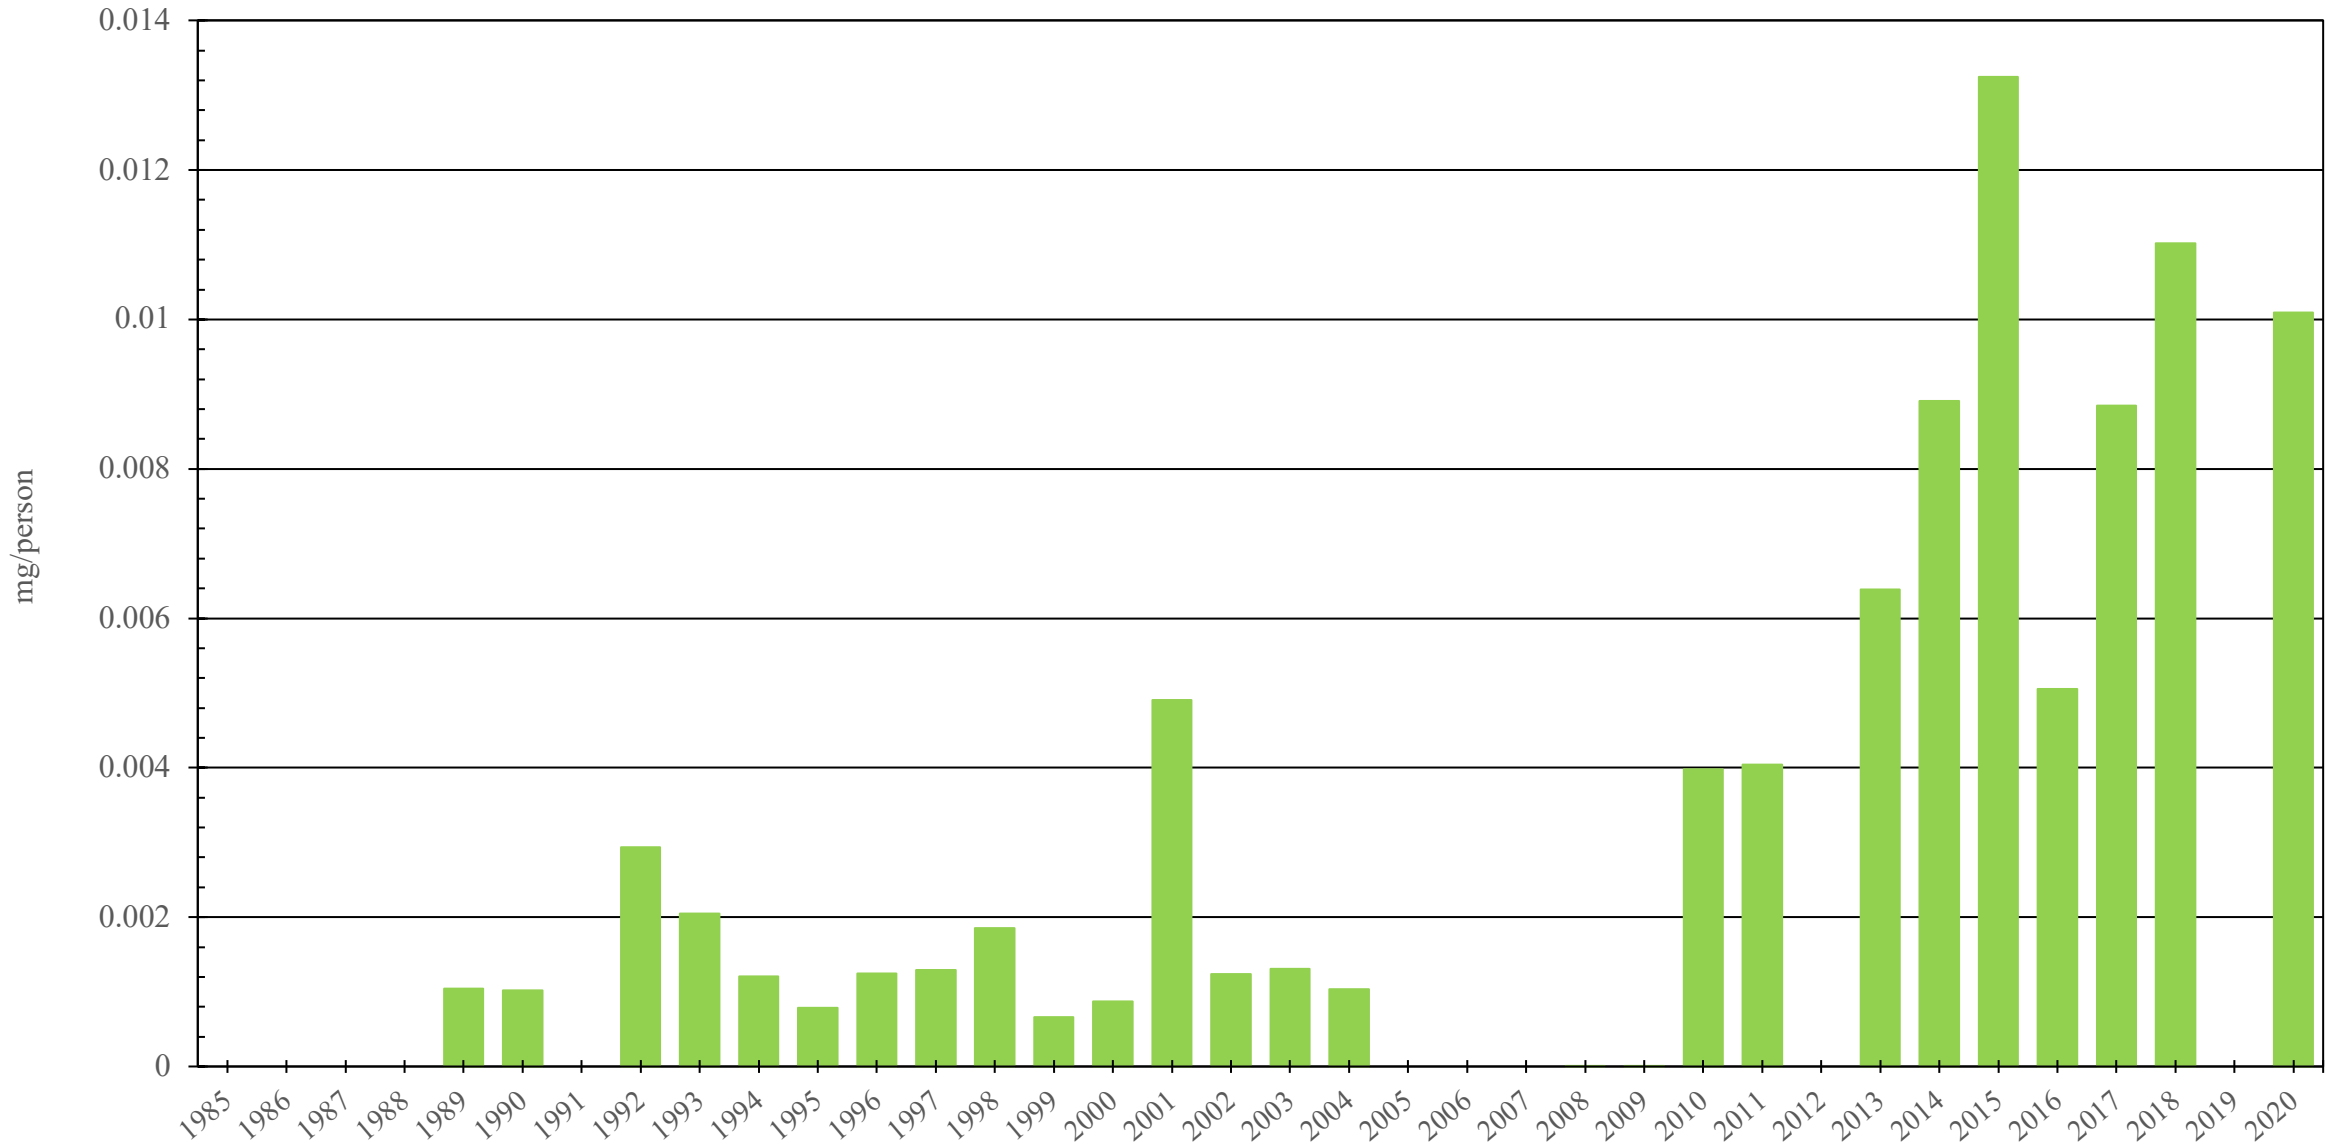

Bolivia

Fentanyl Consumption (mg/person), 1985 - 2020

Sources: International Narcotics Control Board (data); The World Bank (population)

Created by: Walther Global Palliative Care & Supportive Oncology, Indiana University Simon Comprehensive Cancer Center, 2022