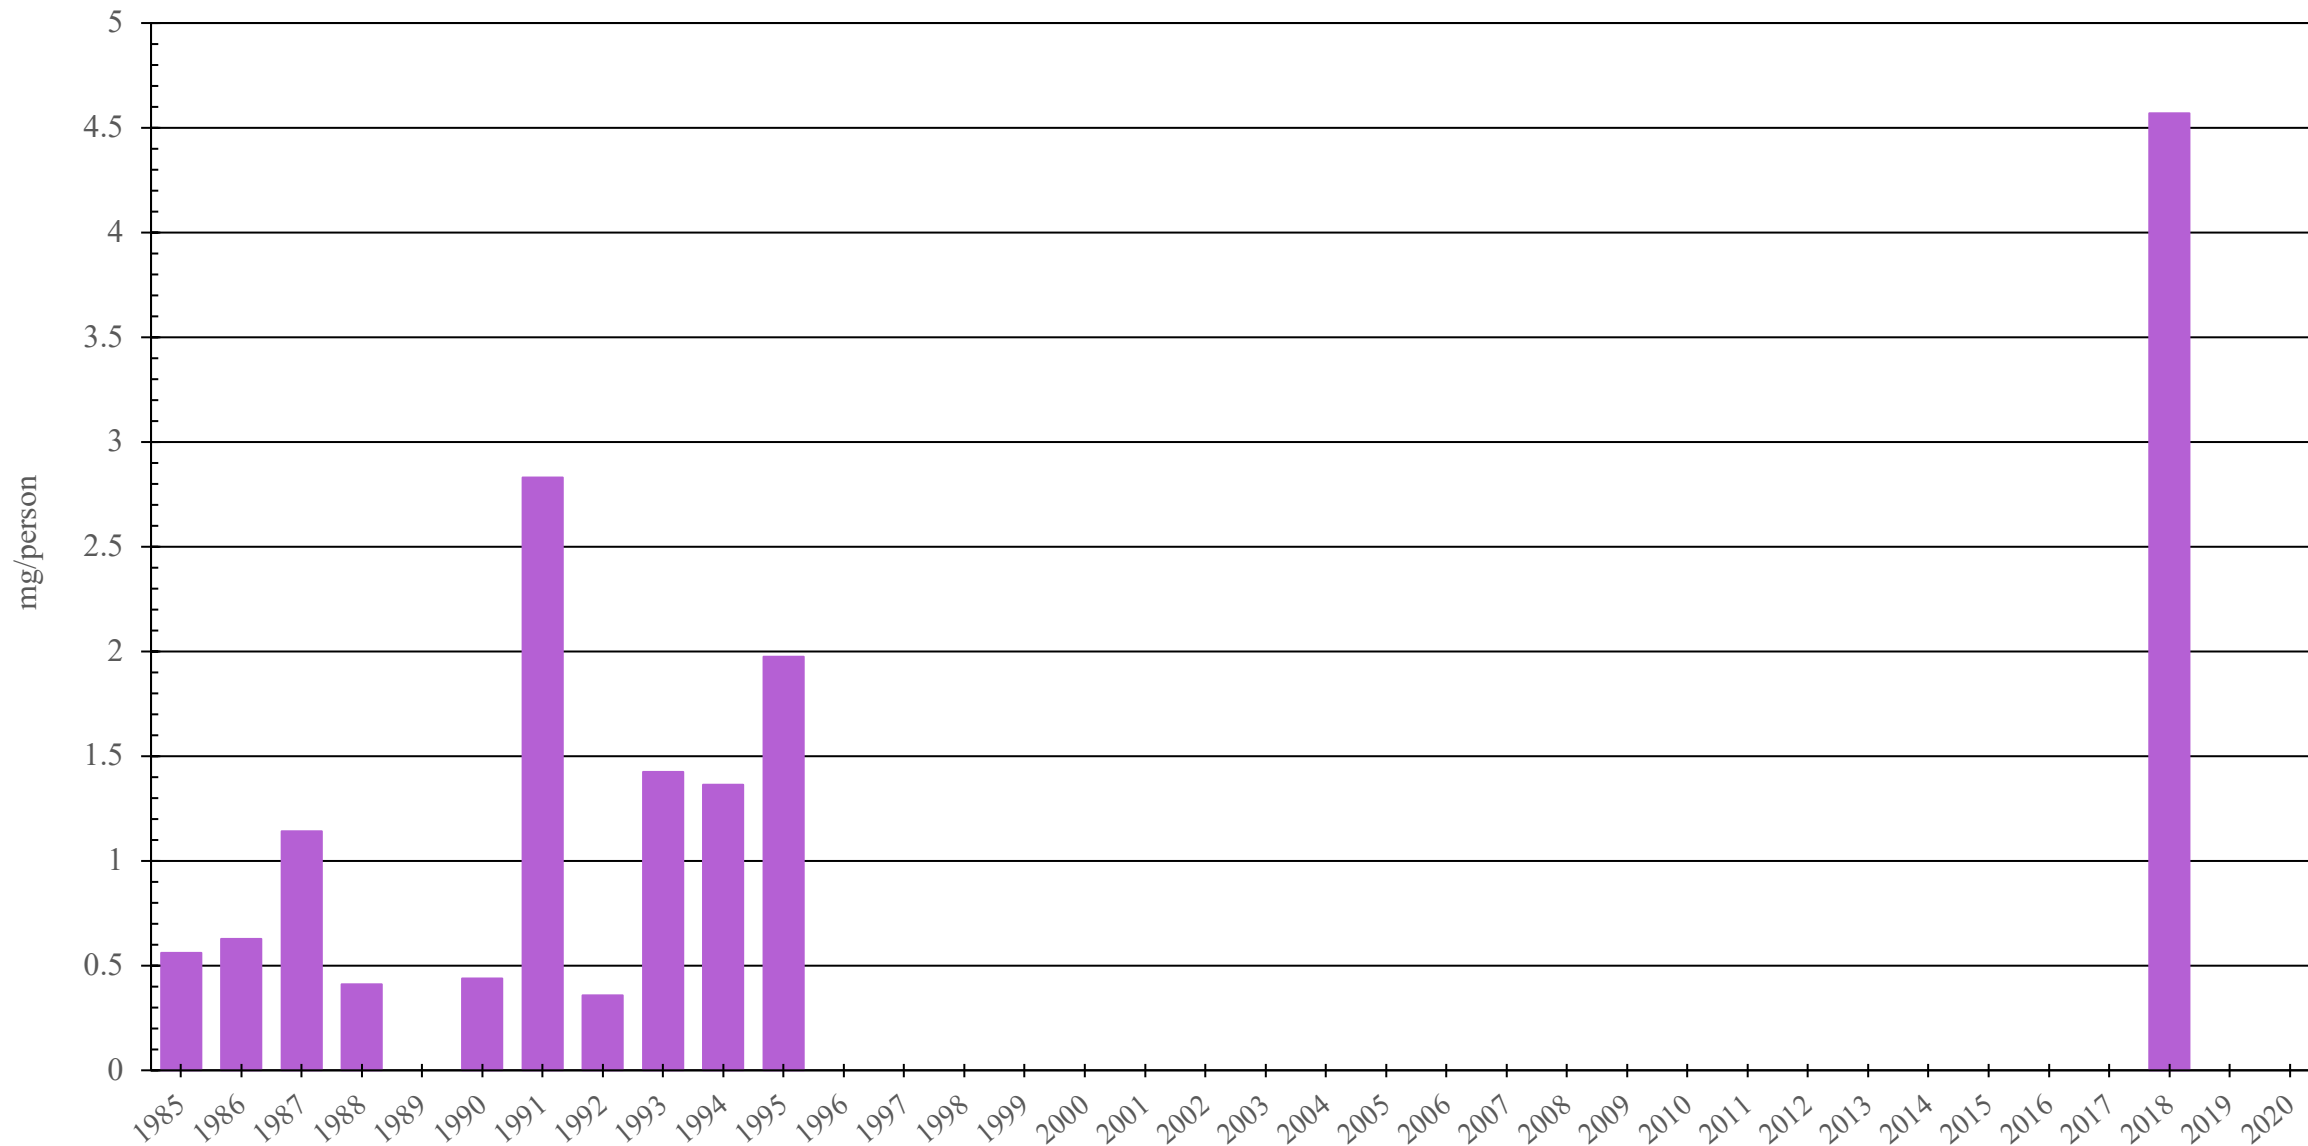

# Bermuda

Oxycodone Consumption (mg/person), 1985 - 2020

Sources: International Narcotics Control Board (data); The World Bank (population)

Created by: Walther Global Palliative Care & Supportive Oncology, Indiana University Simon Comprehensive Cancer Center, 2022