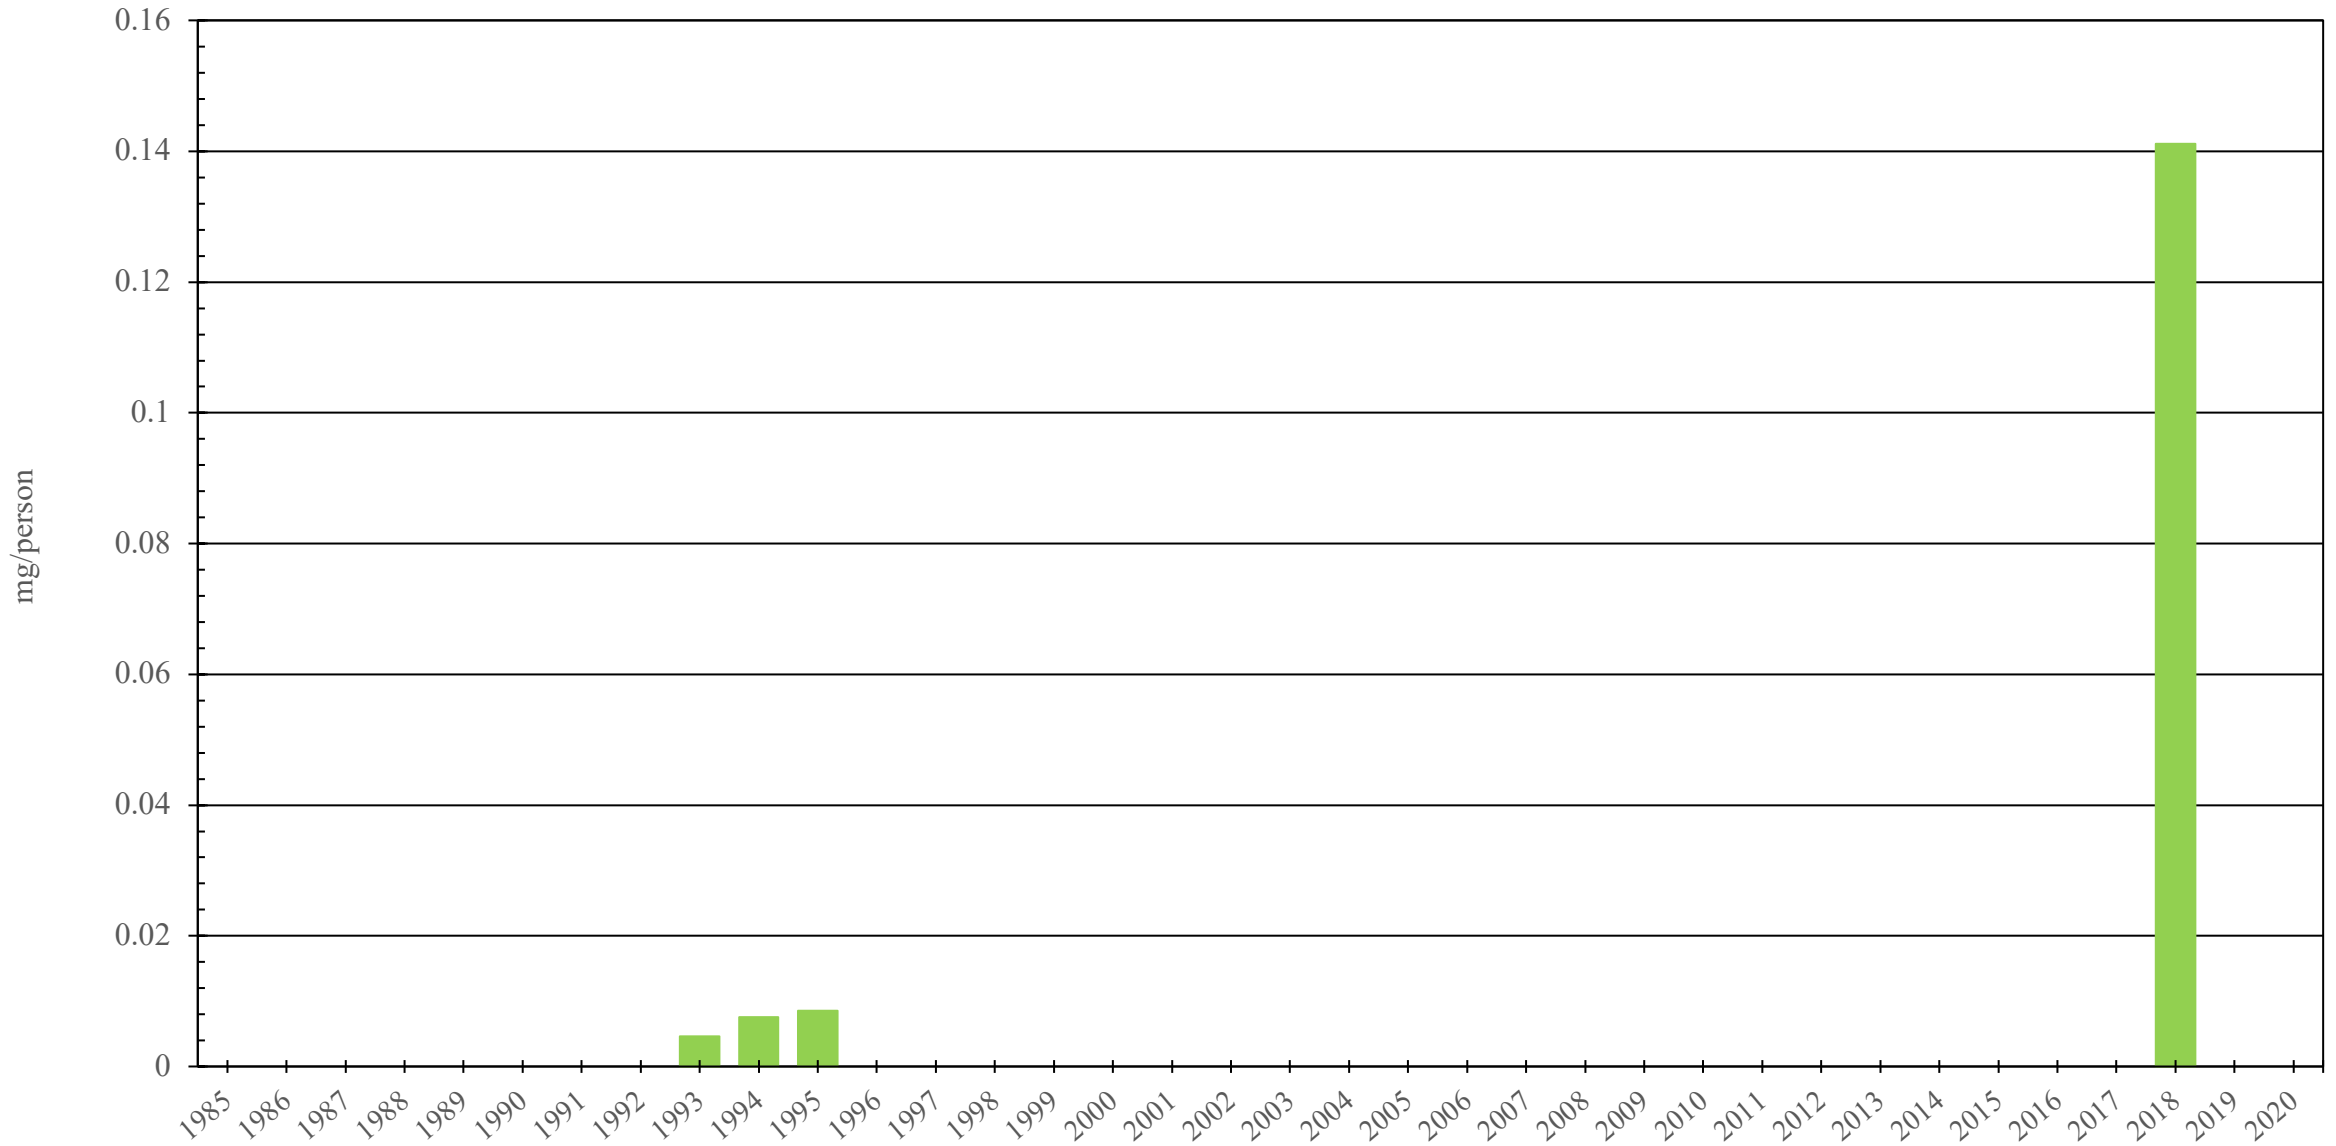

# Bermuda

Fentanyl Consumption (mg/person), 1985 - 2020

Sources: International Narcotics Control Board (data); The World Bank (population)

Created by: Walther Global Palliative Care & Supportive Oncology, Indiana University Simon Comprehensive Cancer Center, 2022