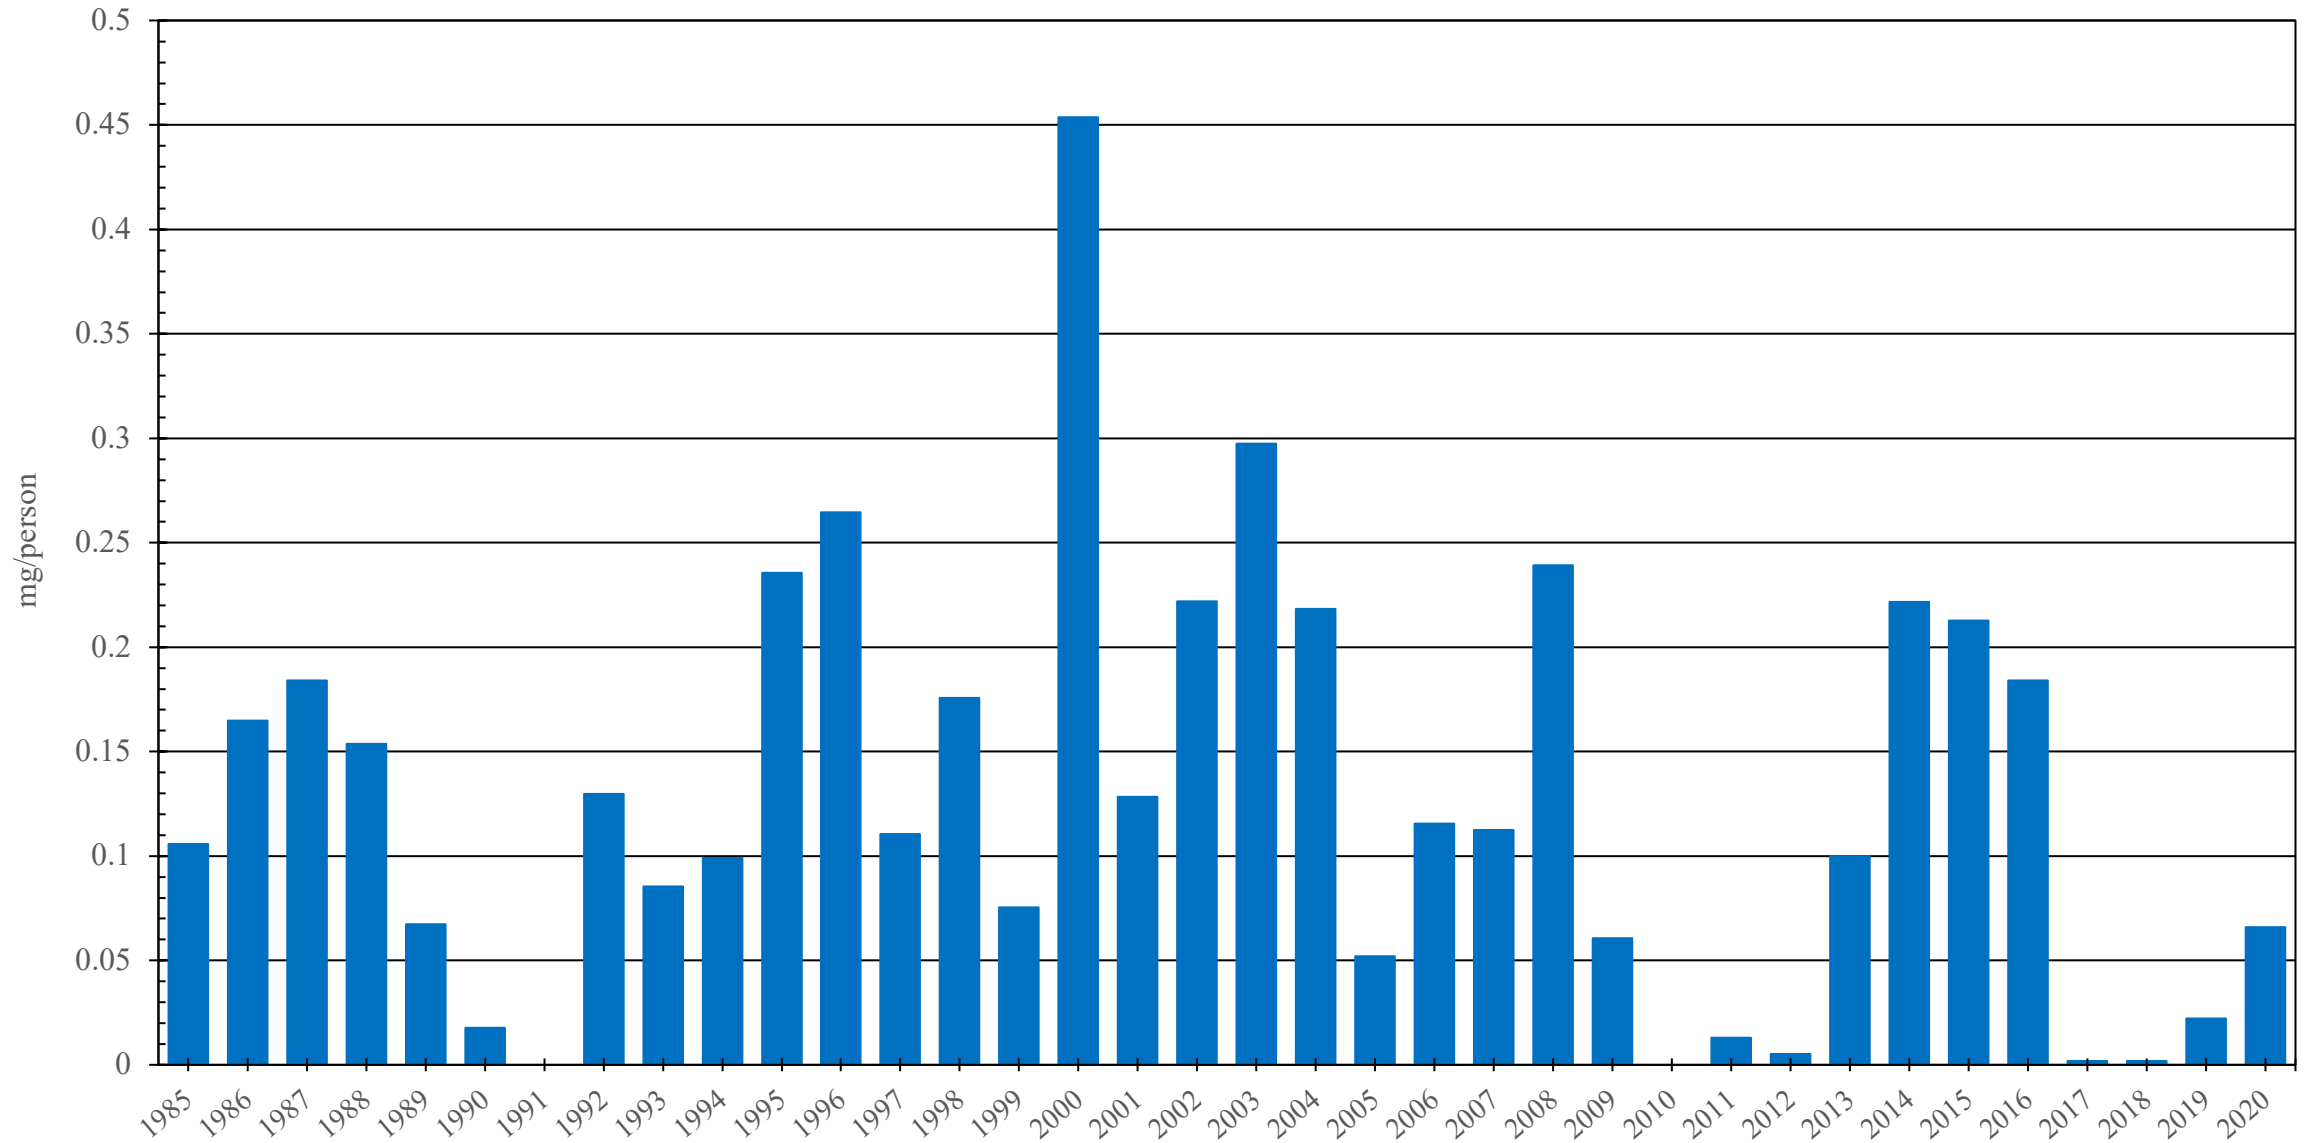

Benin

Pethidine Consumption (mg/person), 1985 - 2020

Sources: International Narcotics Control Board (data); The World Bank (population)

Created by: Walther Global Palliative Care & Supportive Oncology, Indiana University Simon Comprehensive Cancer Center, 2022