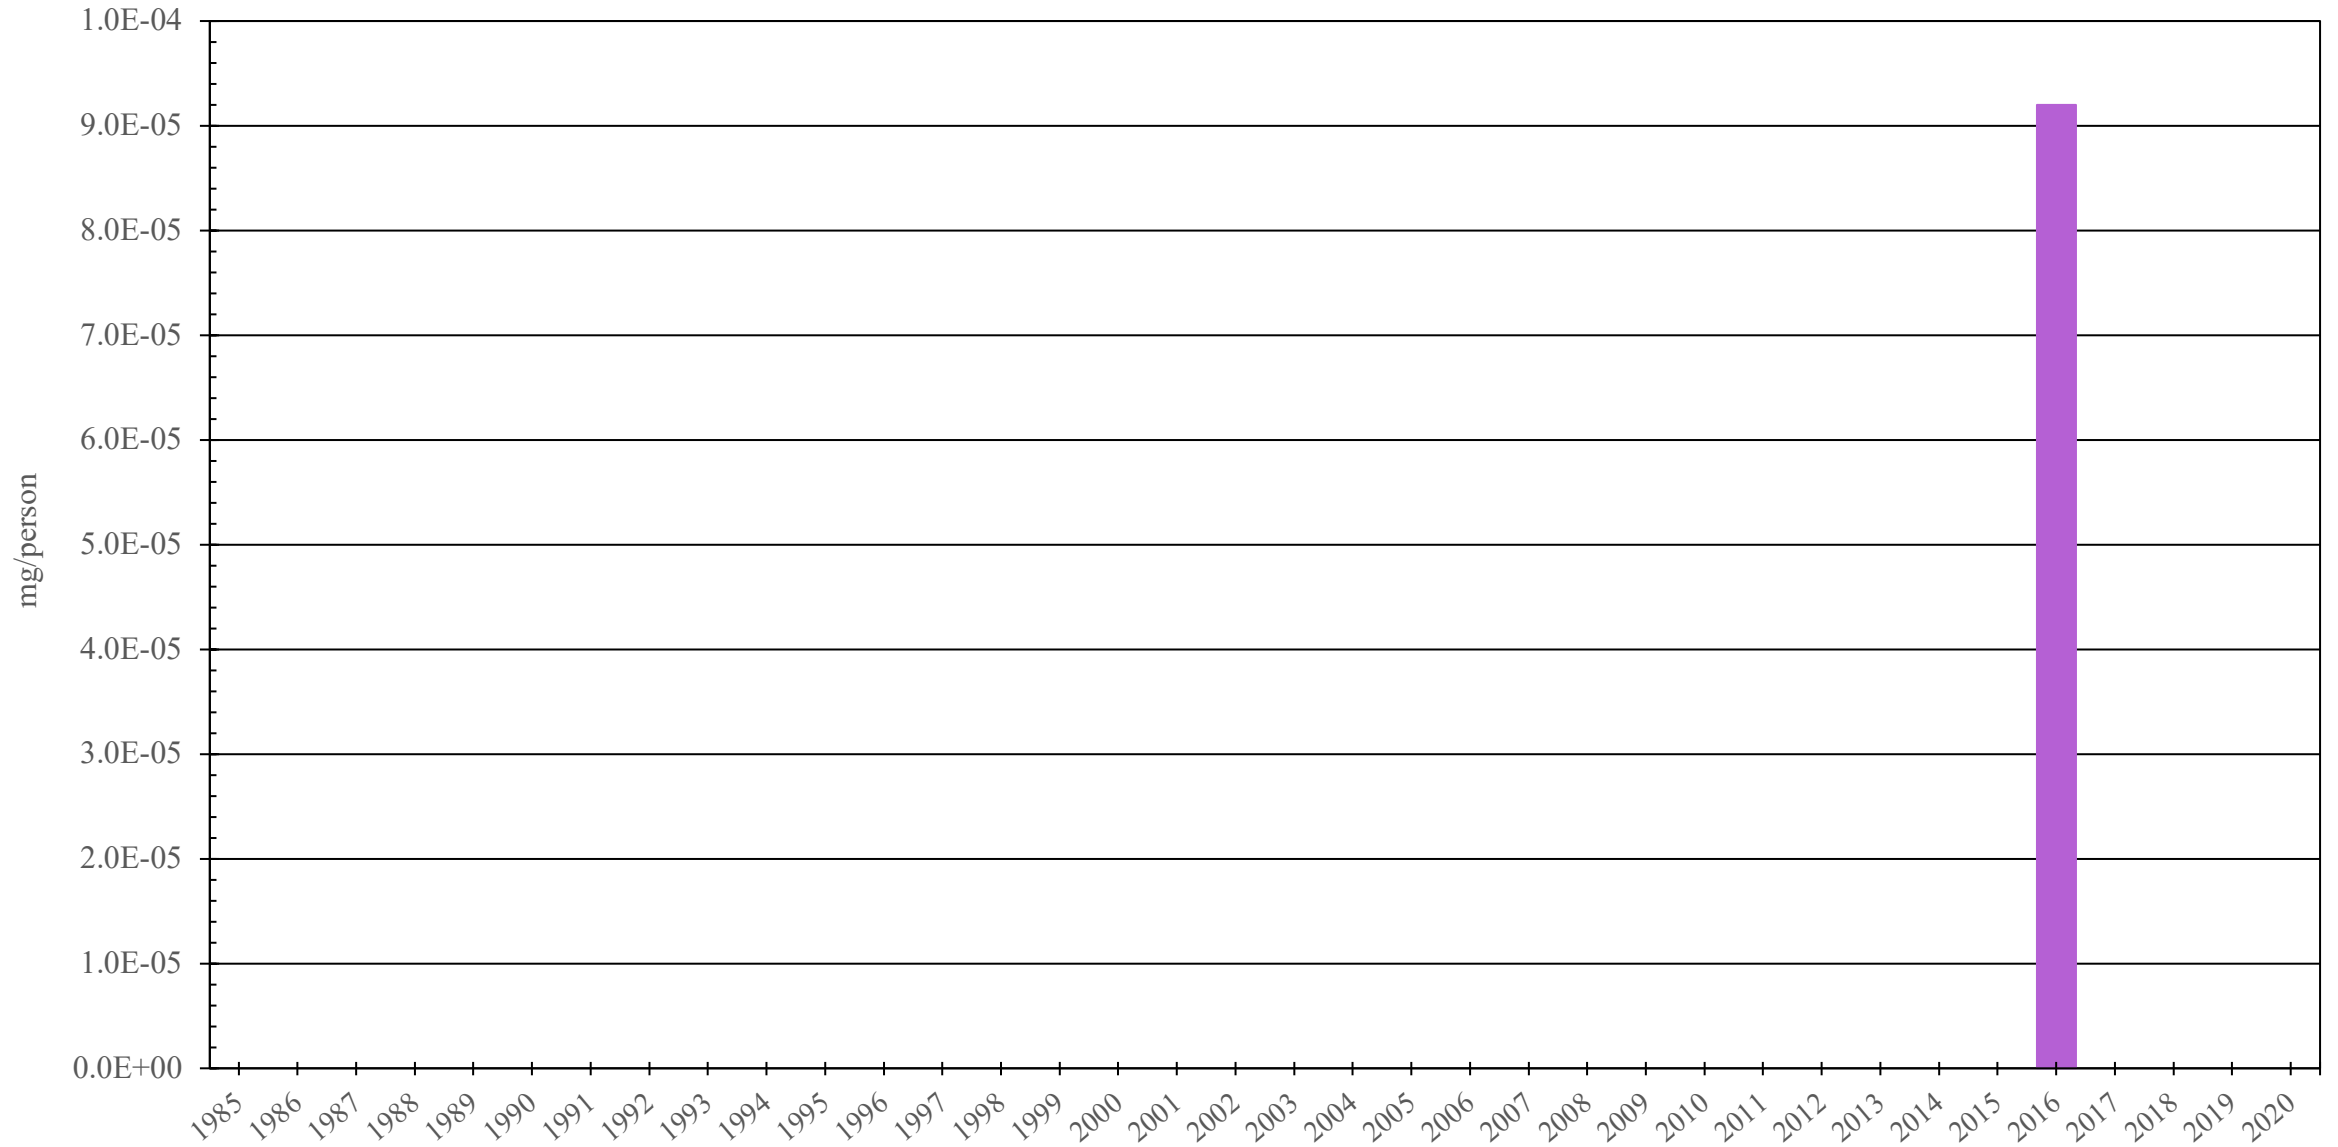

# Benin

Oxycodone Consumption (mg/person), 1985 - 2020

Sources: International Narcotics Control Board (data); The World Bank (population)

Created by: Walther Global Palliative Care & Supportive Oncology, Indiana University Simon Comprehensive Cancer Center, 2022