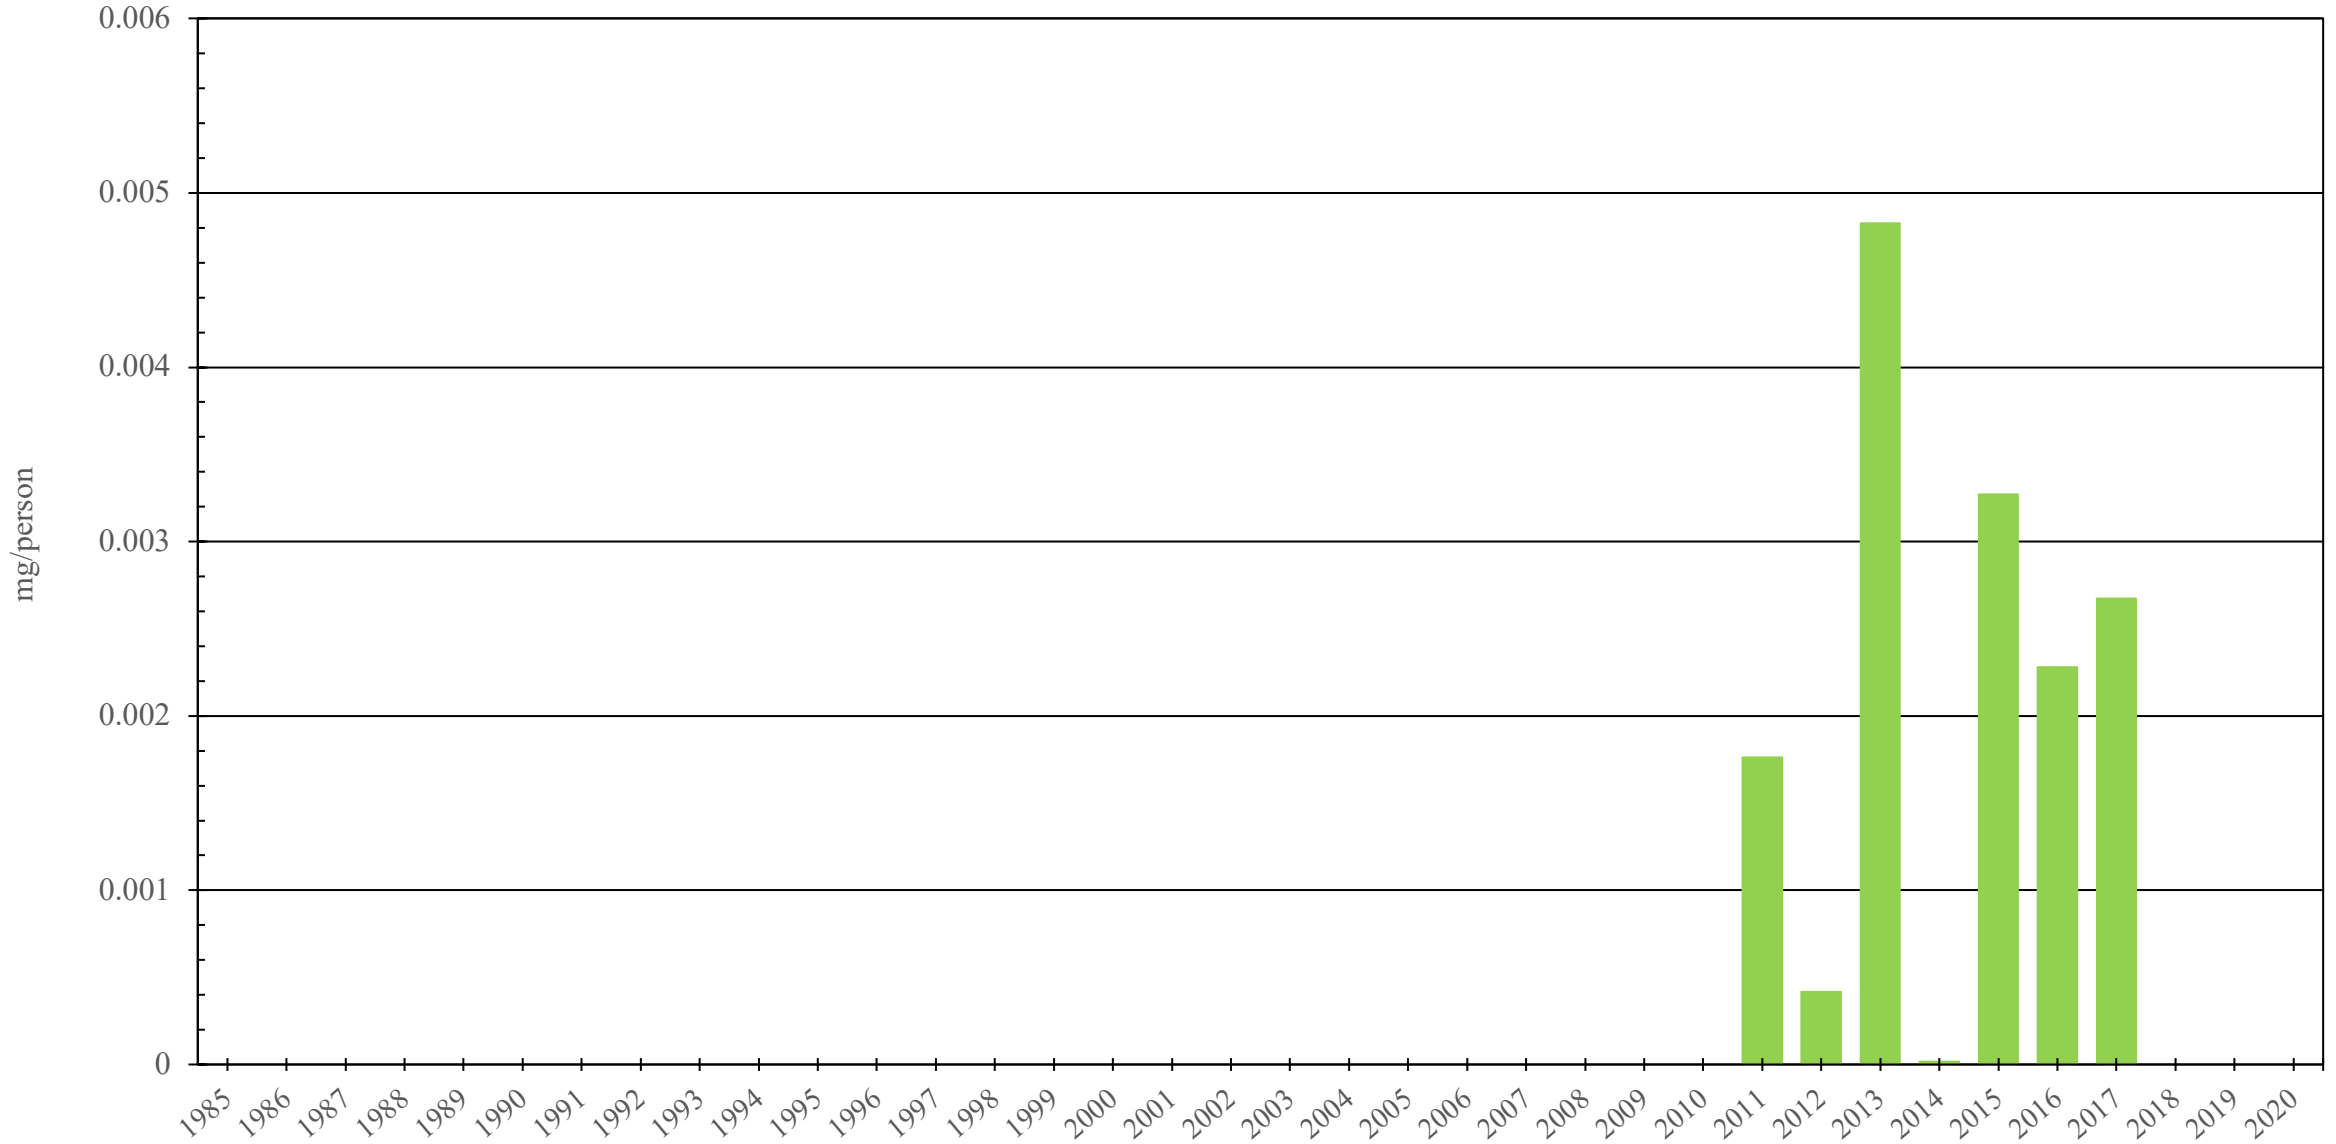

# Belize

Fentanyl Consumption (mg/person), 1985 - 2020

Sources: International Narcotics Control Board (data); The World Bank (population)

Created by: Walther Global Palliative Care & Supportive Oncology, Indiana University Simon Comprehensive Cancer Center, 2022