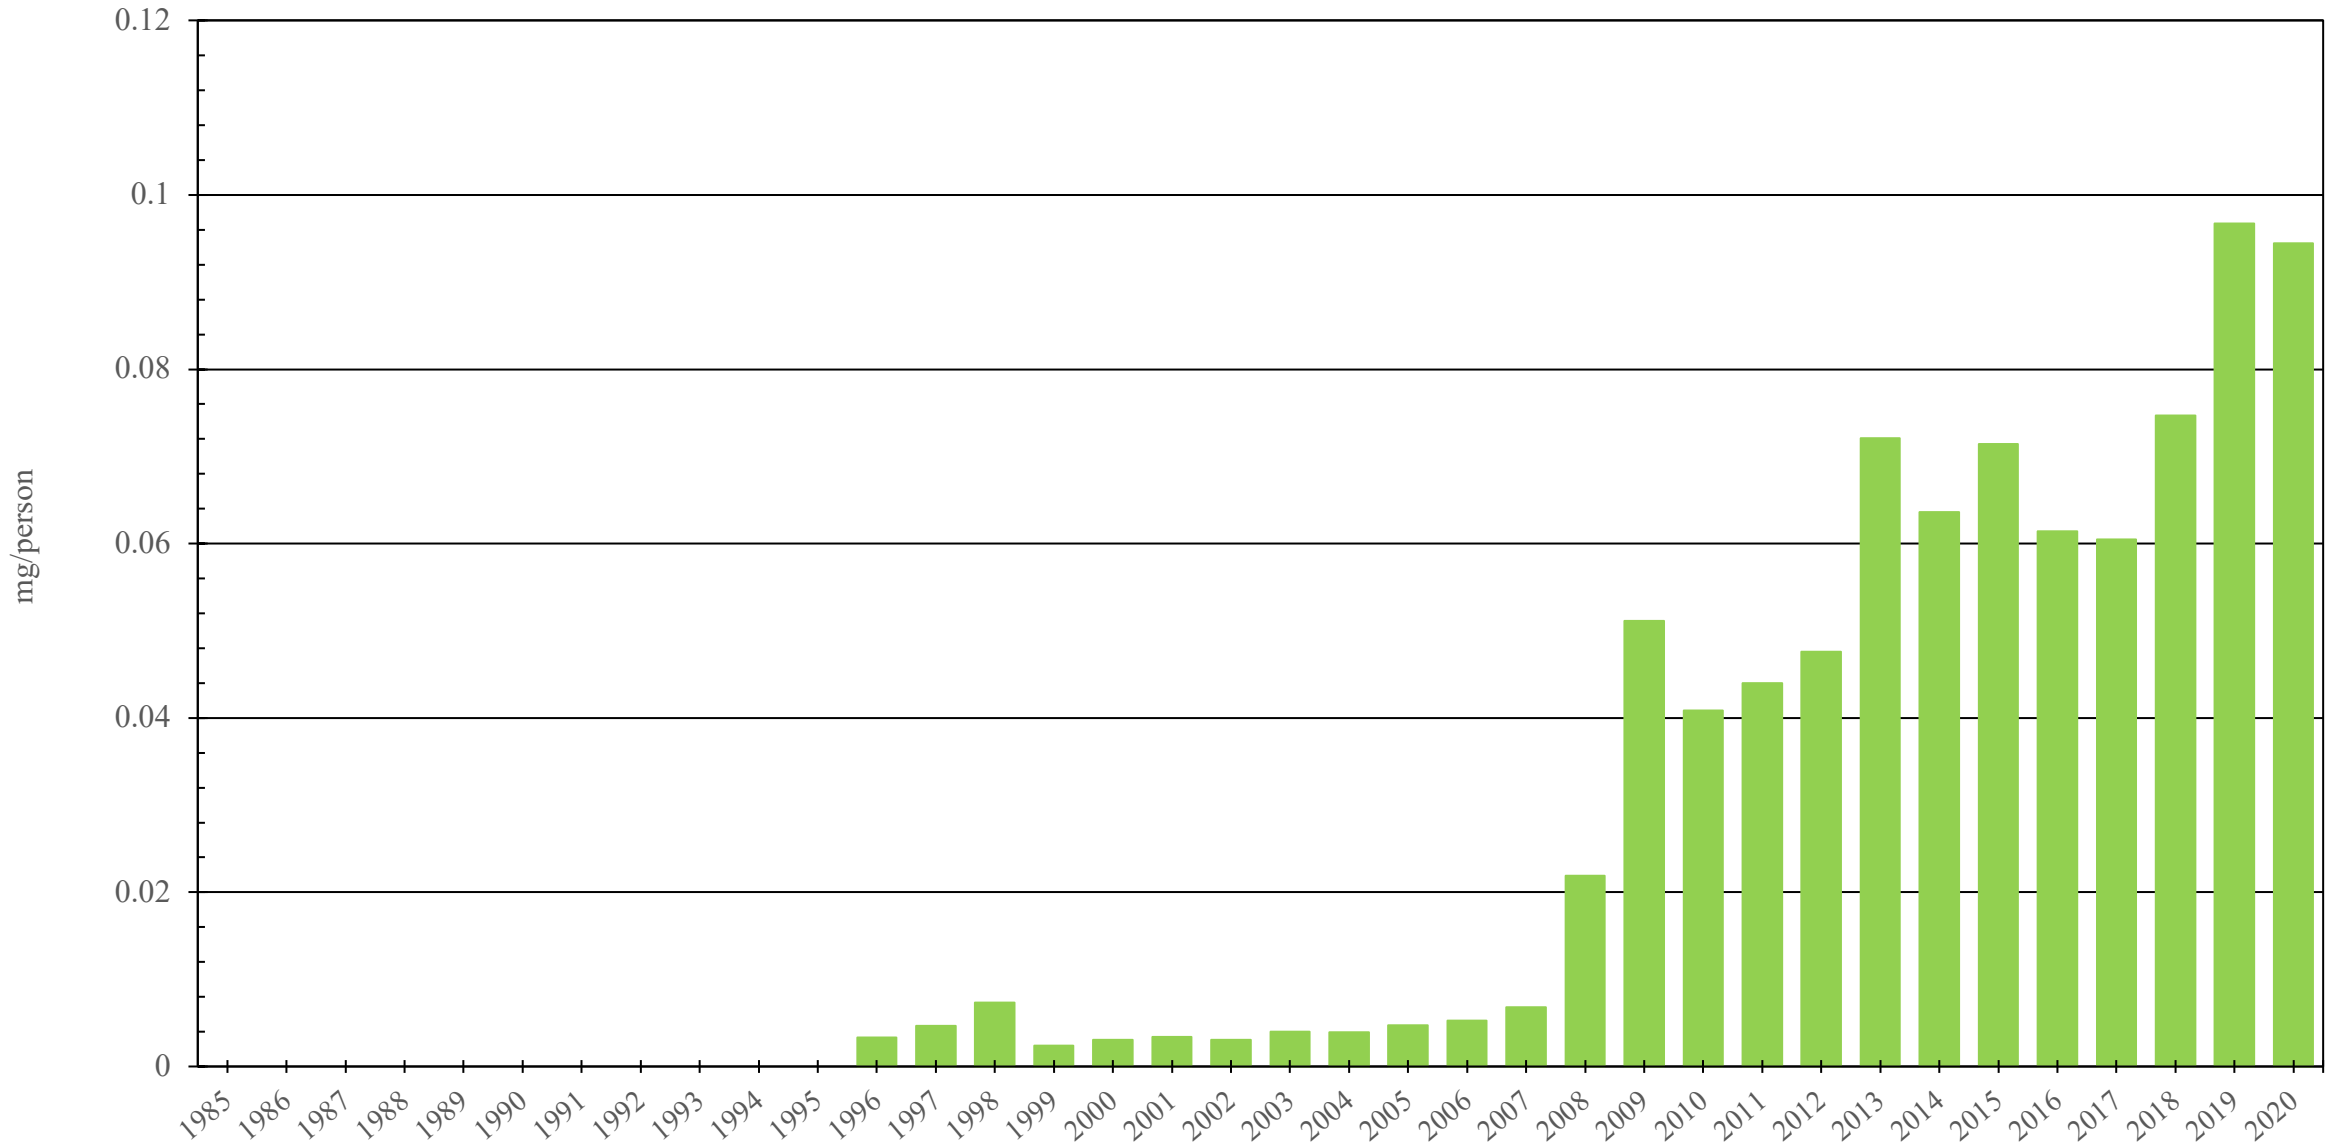

Belarus

Fentanyl Consumption (mg/person), 1985 - 2020

Sources: International Narcotics Control Board (data); The World Bank (population)

Created by: Walther Global Palliative Care & Supportive Oncology, Indiana University Simon Comprehensive Cancer Center, 2022