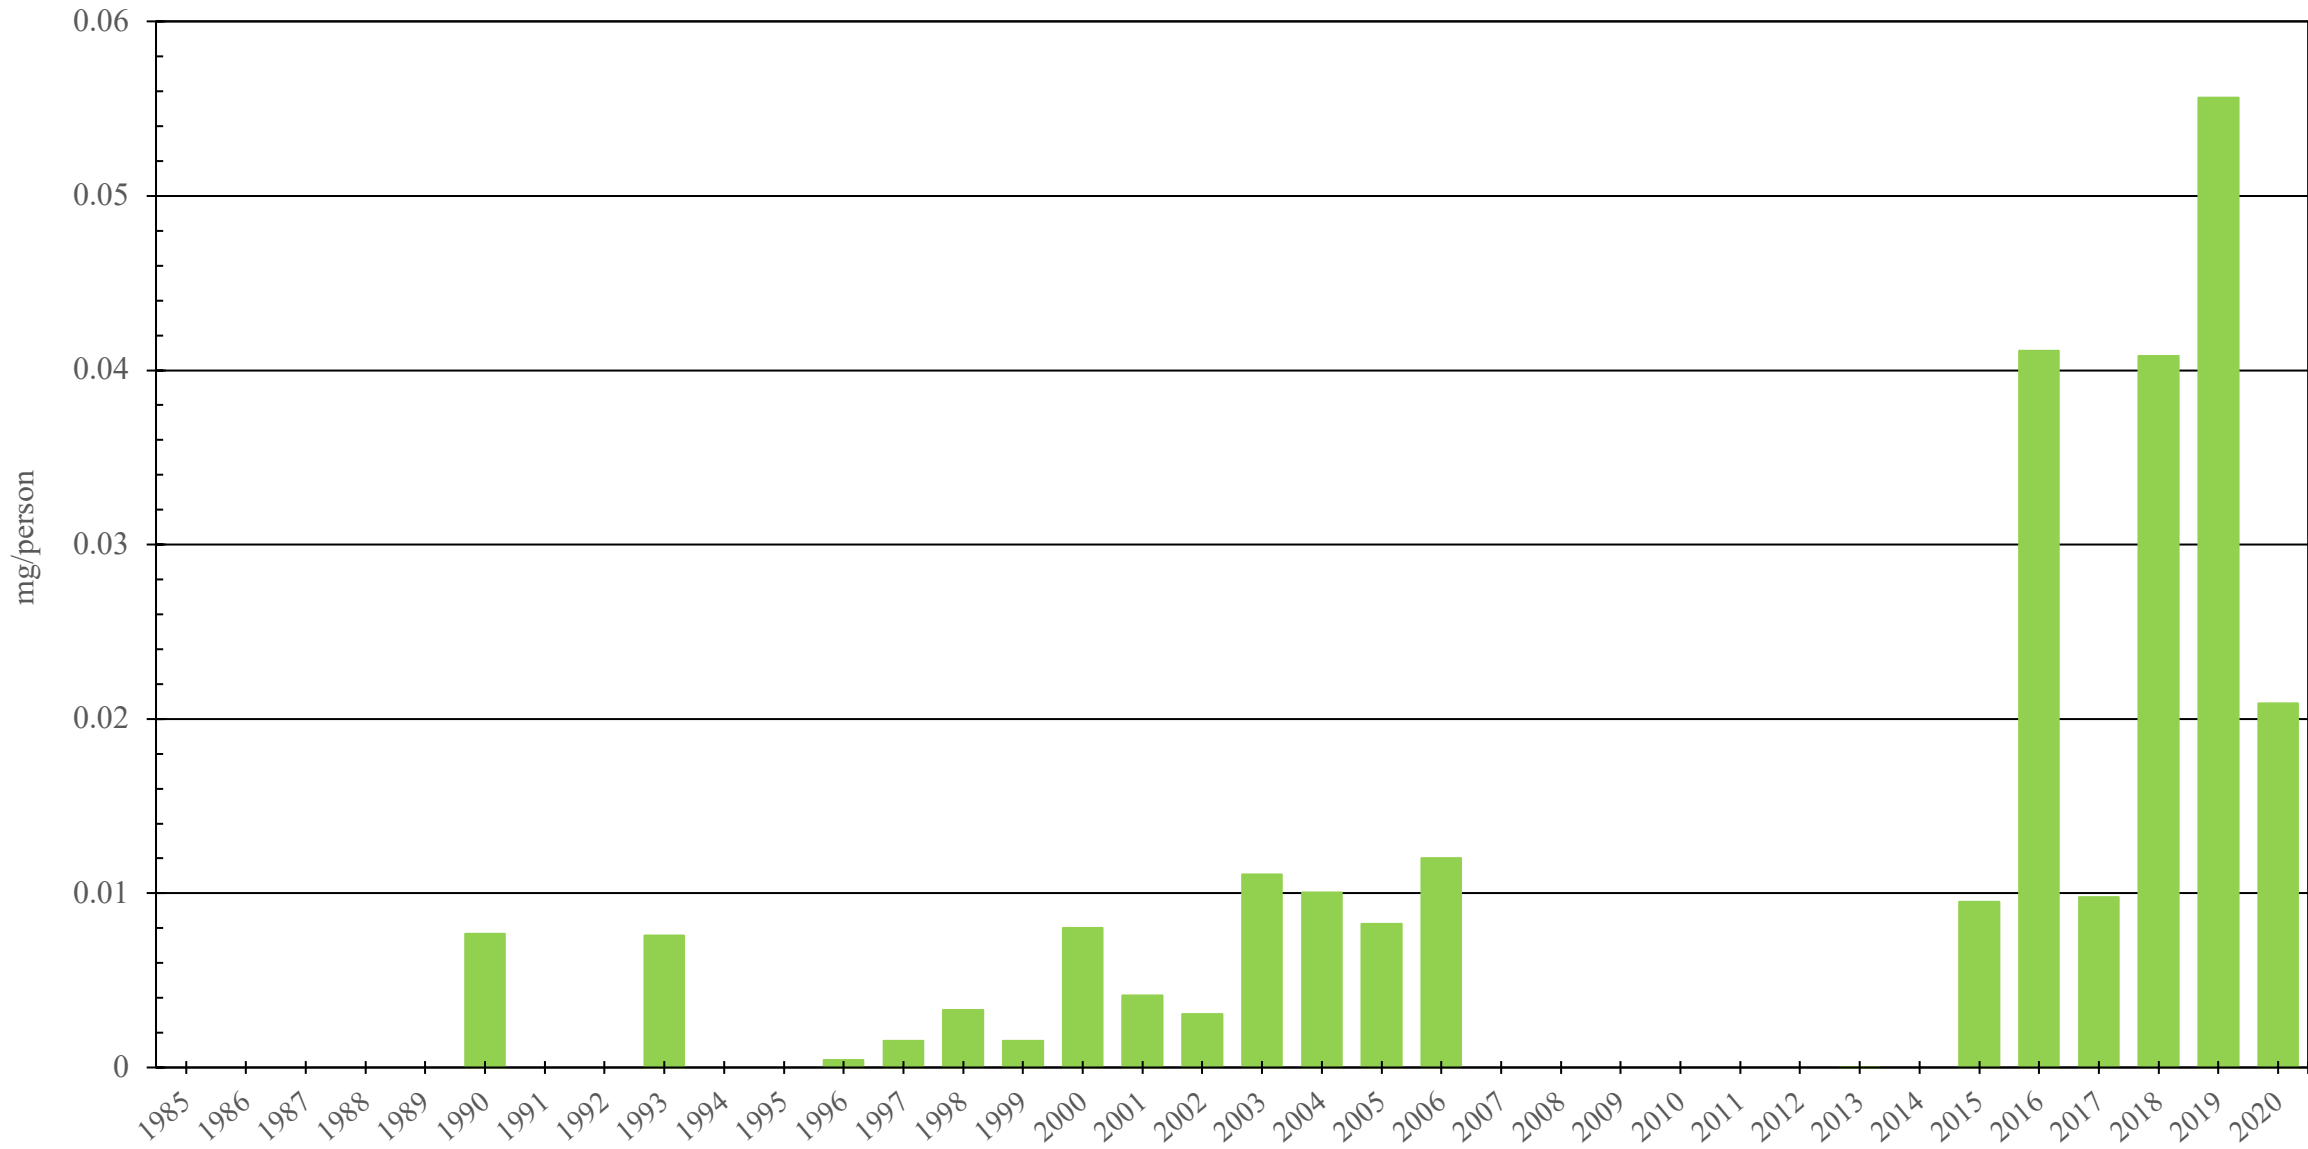

Barbados

Fentanyl Consumption (mg/person), 1985 - 2020

Sources: International Narcotics Control Board (data); The World Bank (population)

Created by: Walther Global Palliative Care & Supportive Oncology, Indiana University Simon Comprehensive Cancer Center, 2022