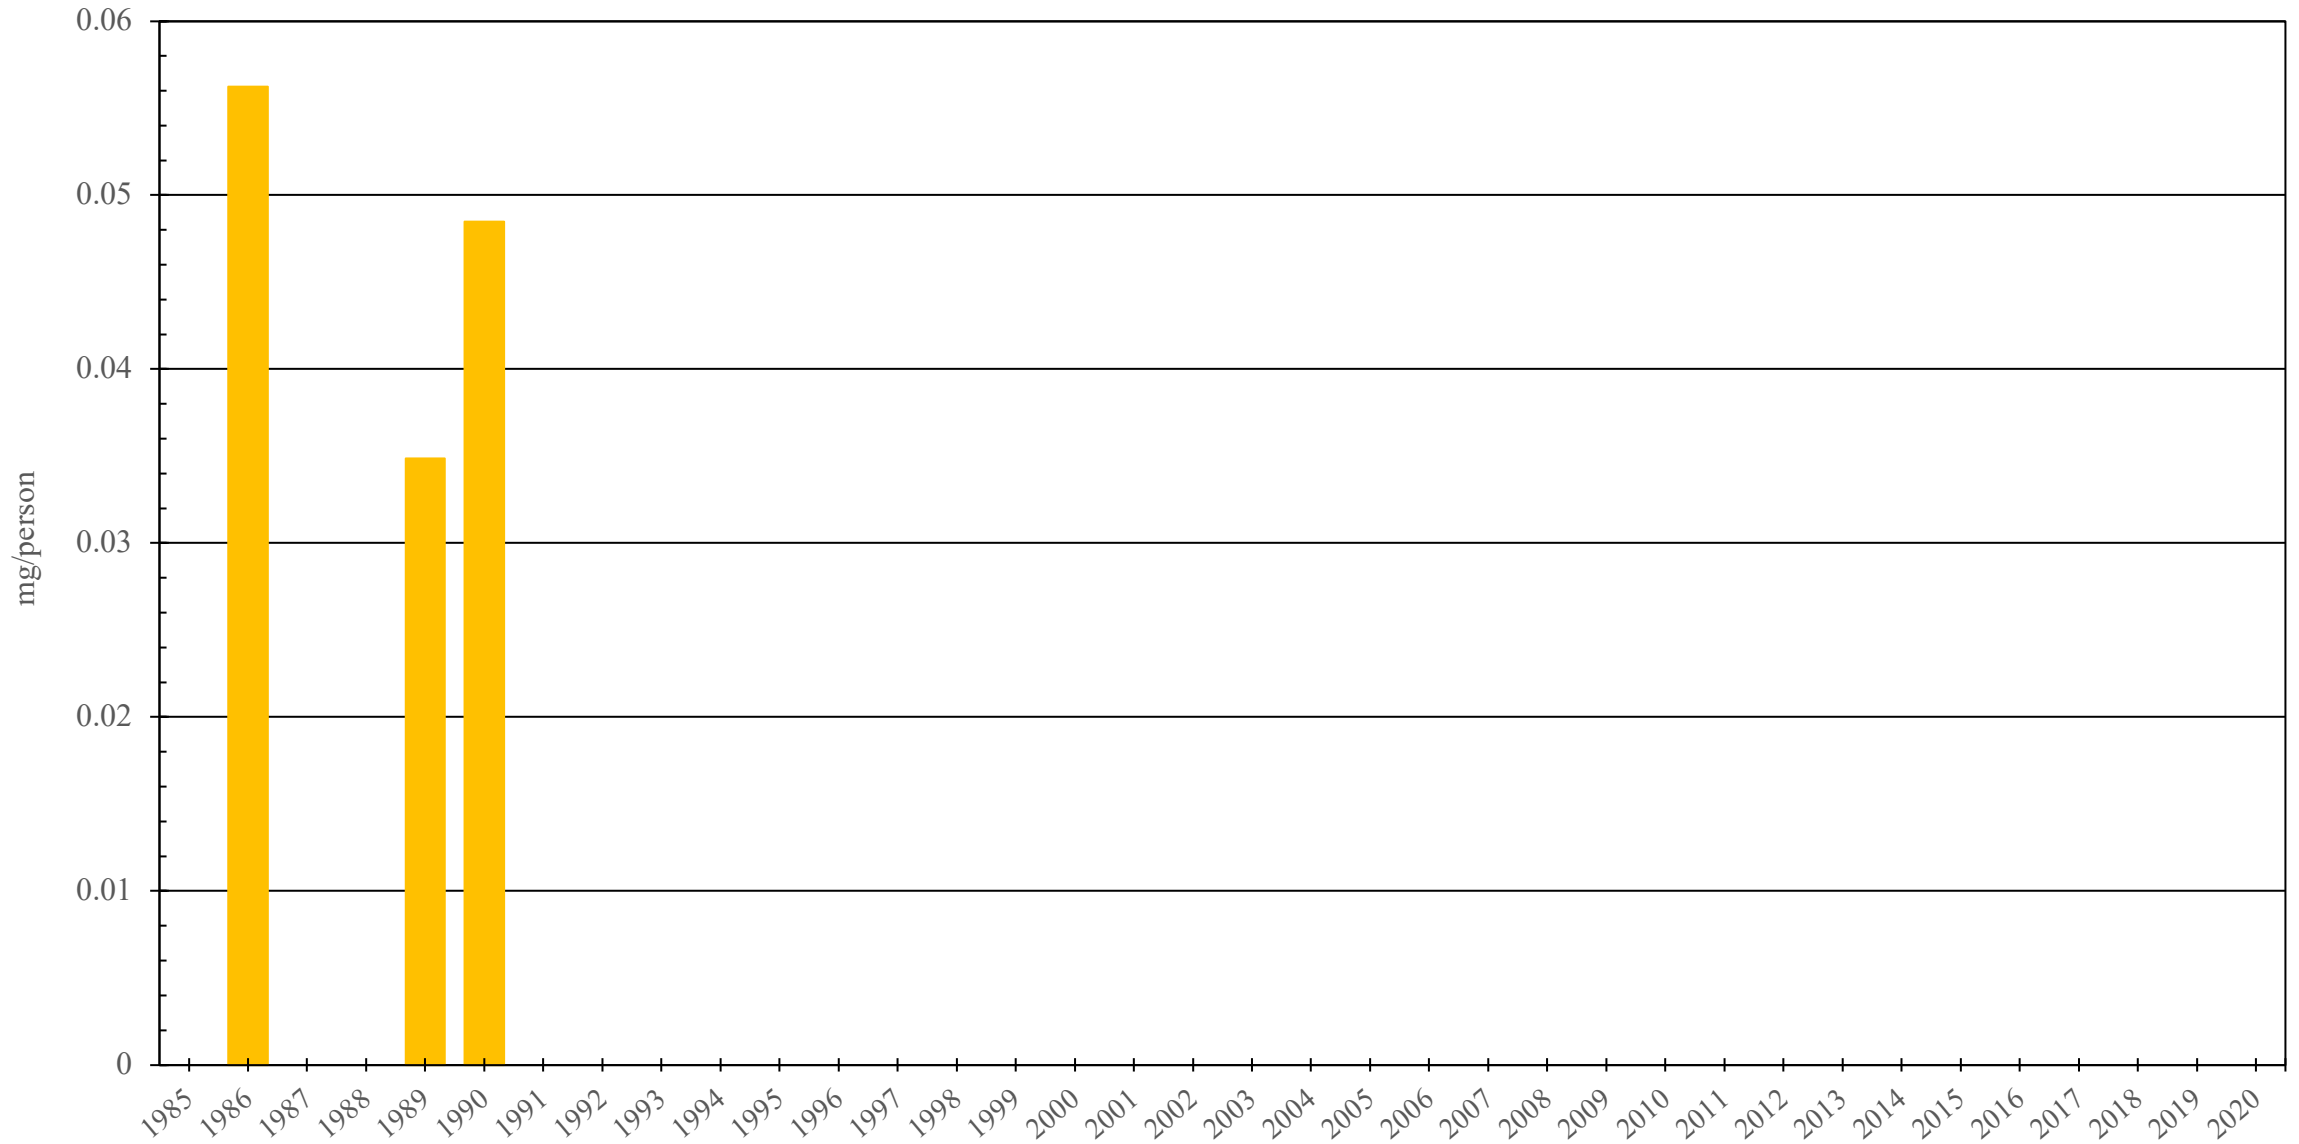

# Bangladesh

Codeine Consumption (mg/person), 1985 - 2020

Sources: International Narcotics Control Board (data); The World Bank (population)

Created by: Walther Global Palliative Care & Supportive Oncology, Indiana University Simon Comprehensive Cancer Center, 2022