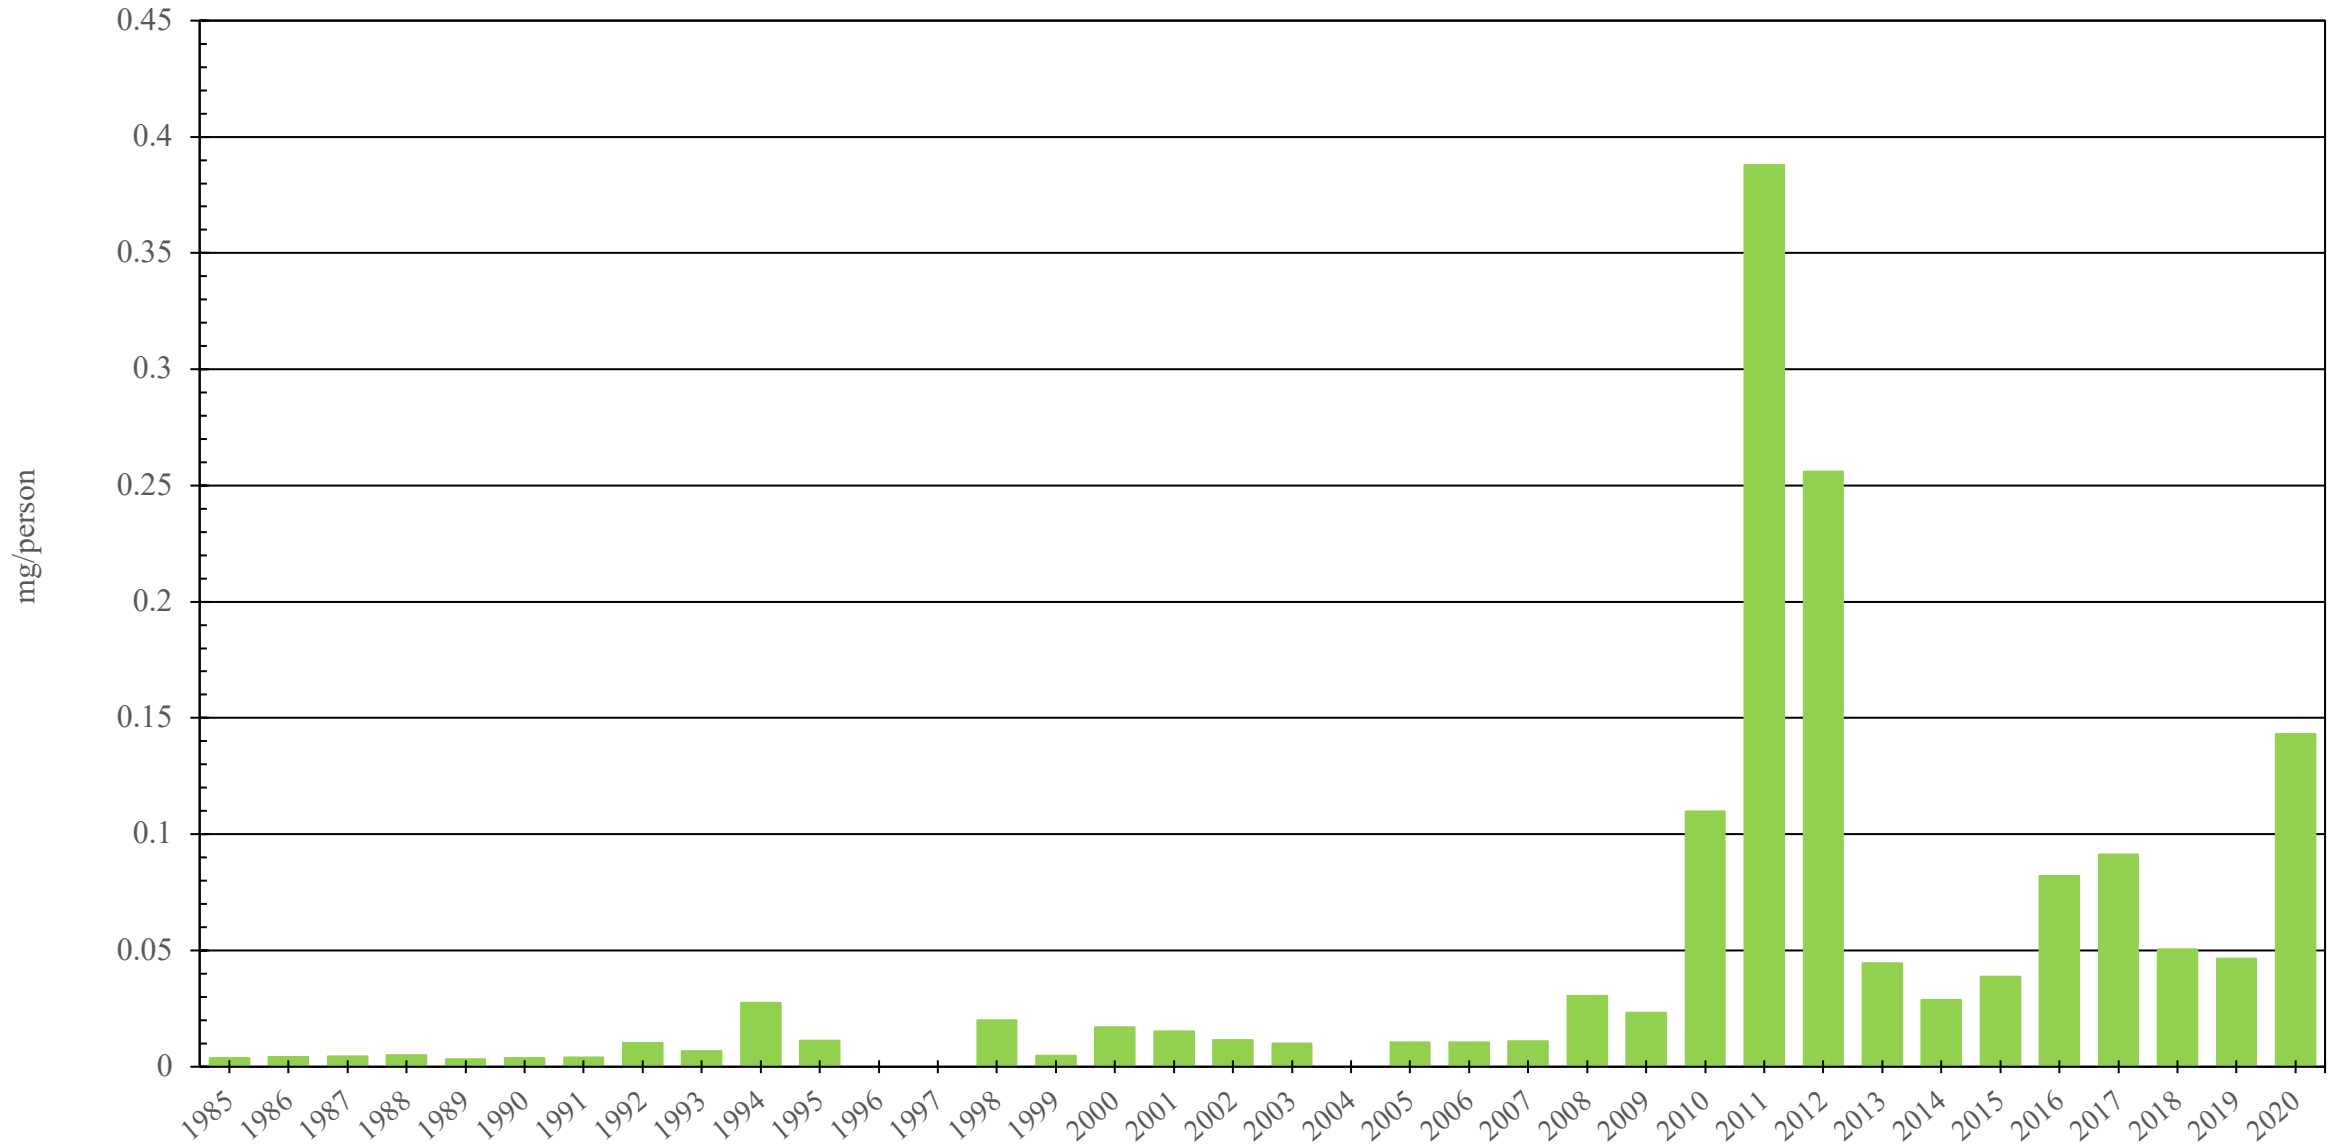

Argentina

Fentanyl Consumption (mg/person), 1985 - 2020

Sources: International Narcotics Control Board (data); The World Bank (population)

Created by: Walther Global Palliative Care & Supportive Oncology, Indiana University Simon Comprehensive Cancer Center, 2022