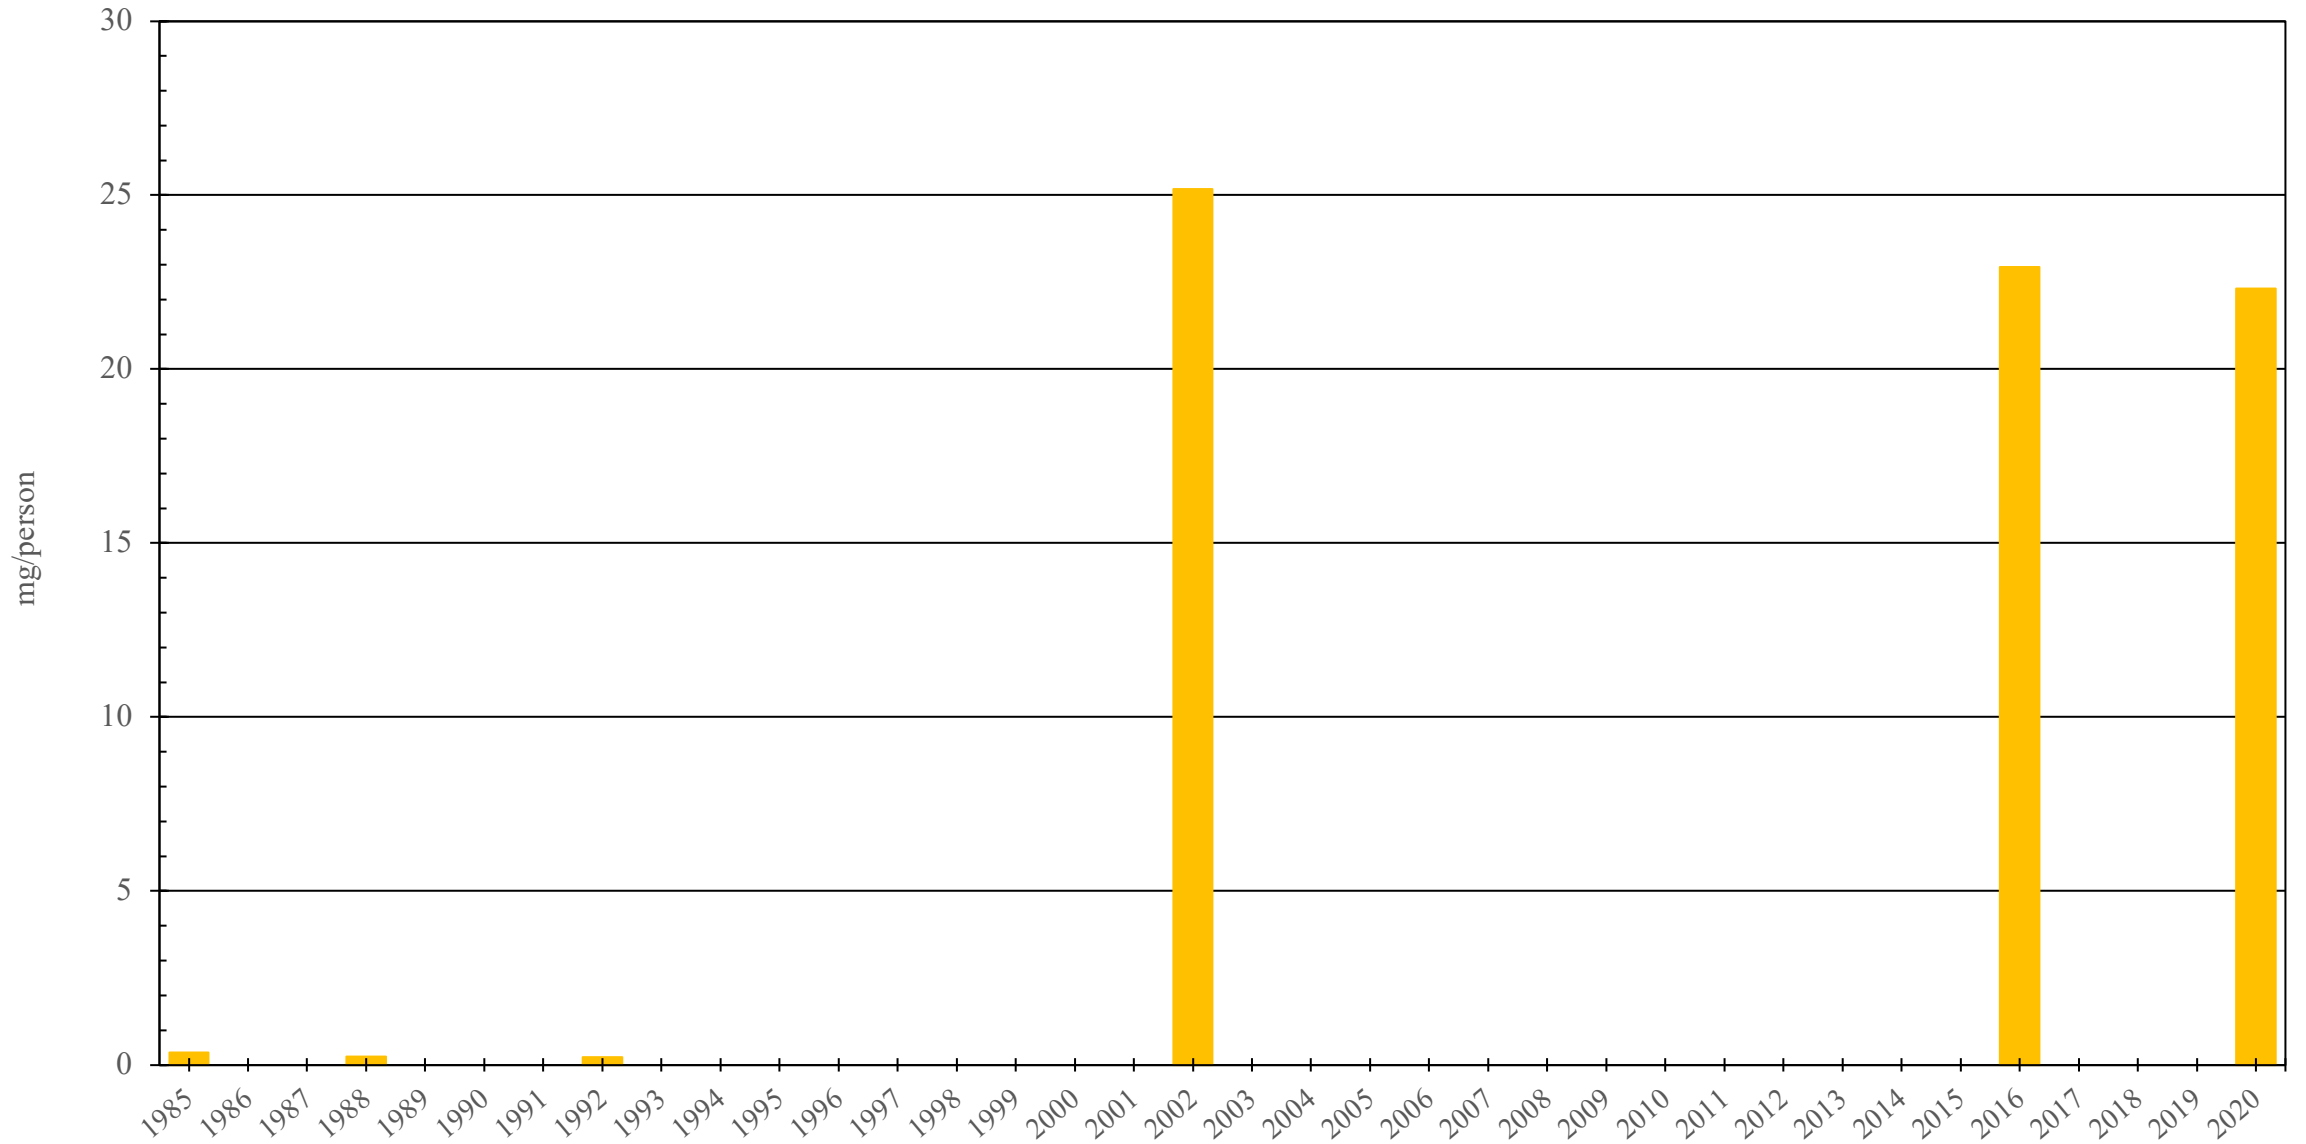

# Anguilla

Codeine Consumption (mg/person), 1985 - 2020

Sources: International Narcotics Control Board (data); United Nations Statistics Division (population)

Created by: Walther Global Palliative Care & Supportive Oncology, Indiana University Simon Comprehensive Cancer Center, 2022