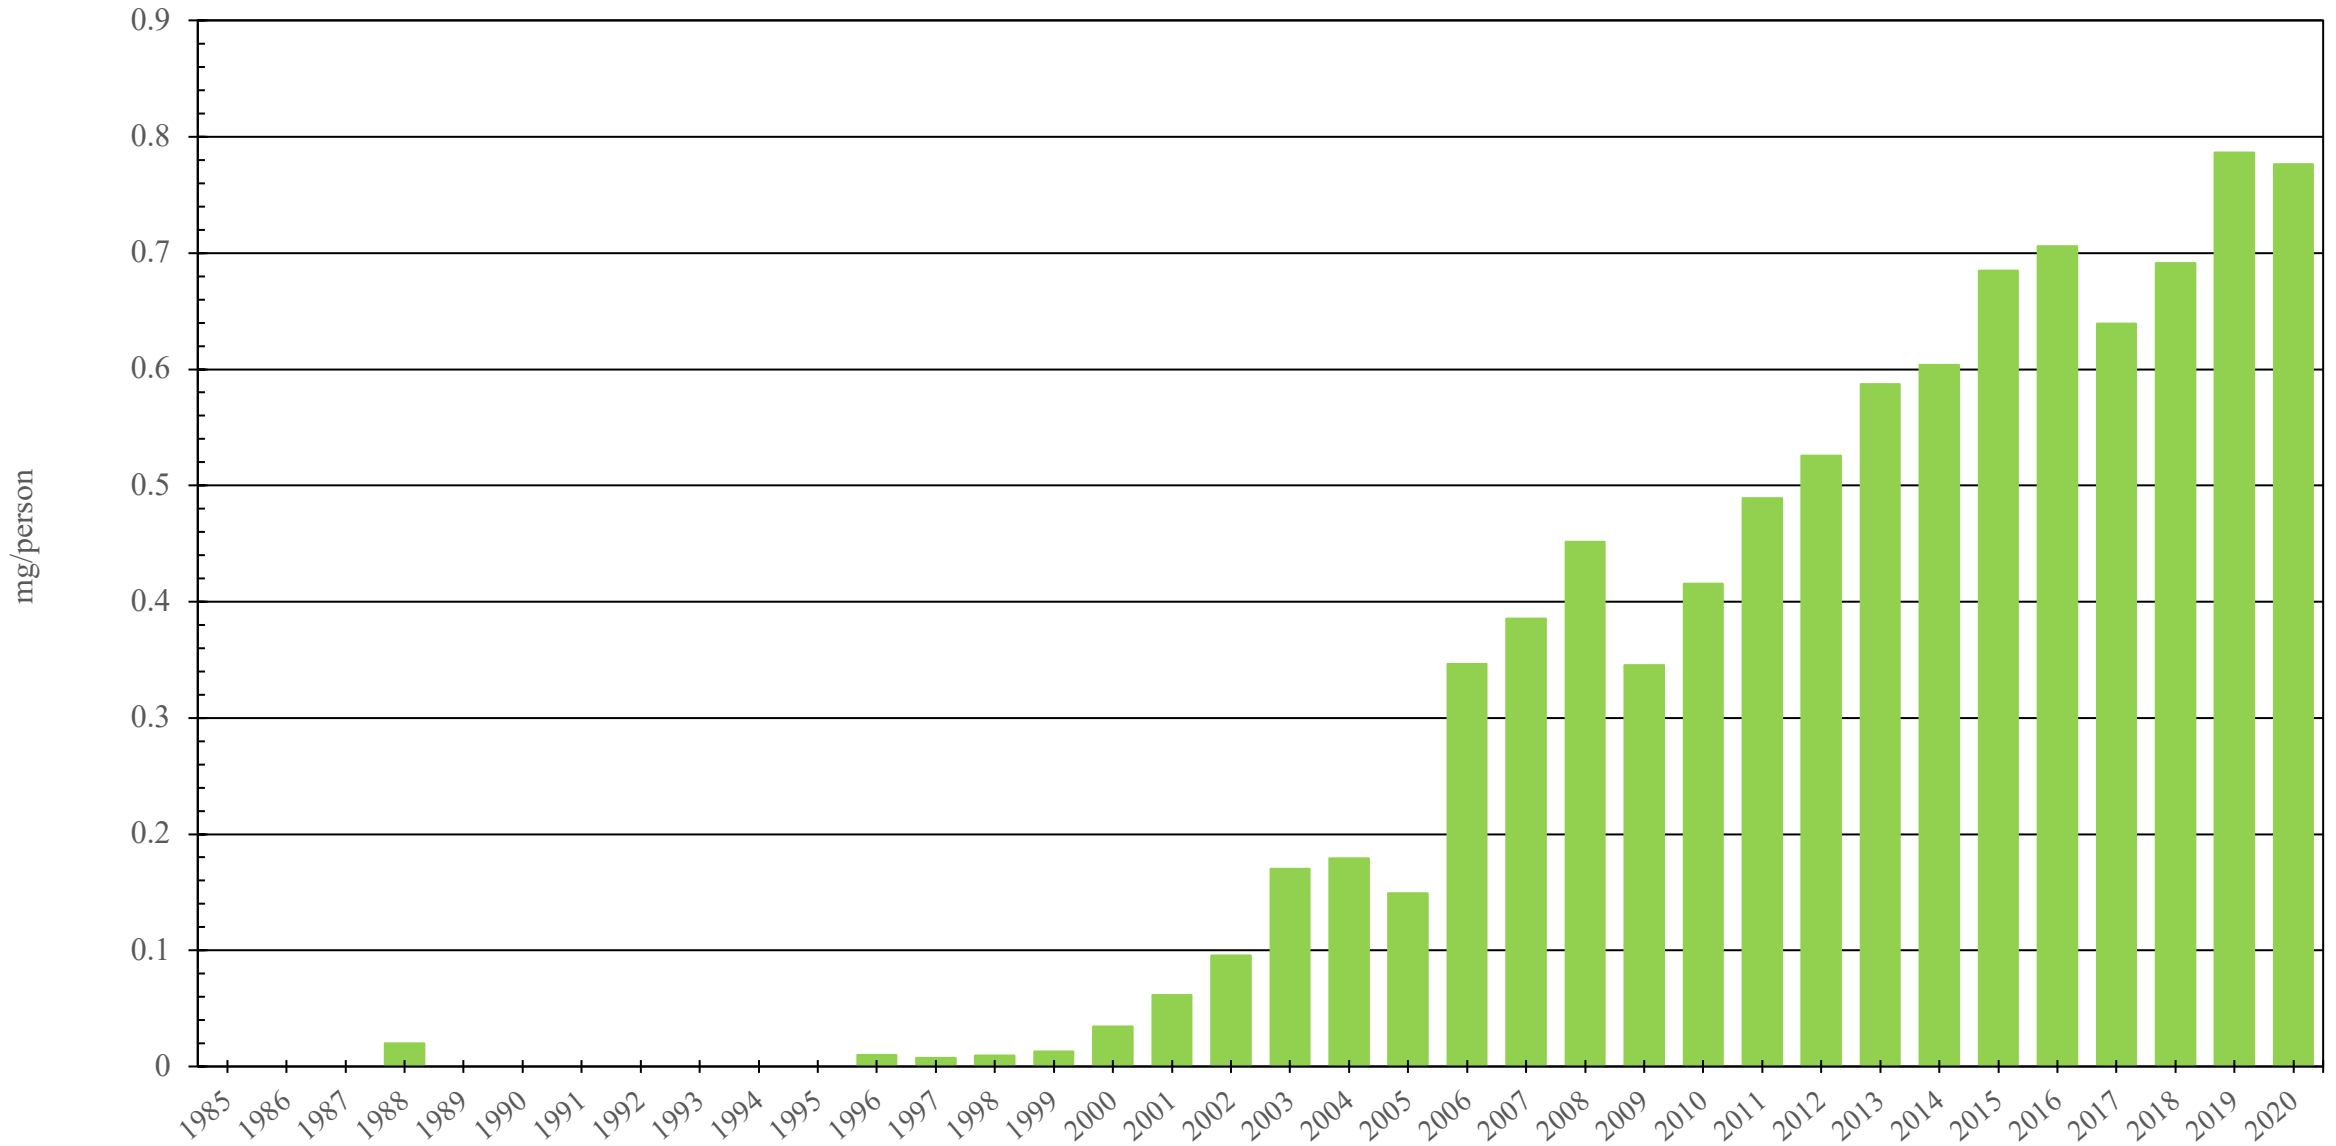

Andorra

Fentanyl Consumption (mg/person), 1985 - 2020

Sources: International Narcotics Control Board (data); The World Bank (population)

Created by: Walther Global Palliative Care & Supportive Oncology, Indiana University Simon Comprehensive Cancer Center, 2022