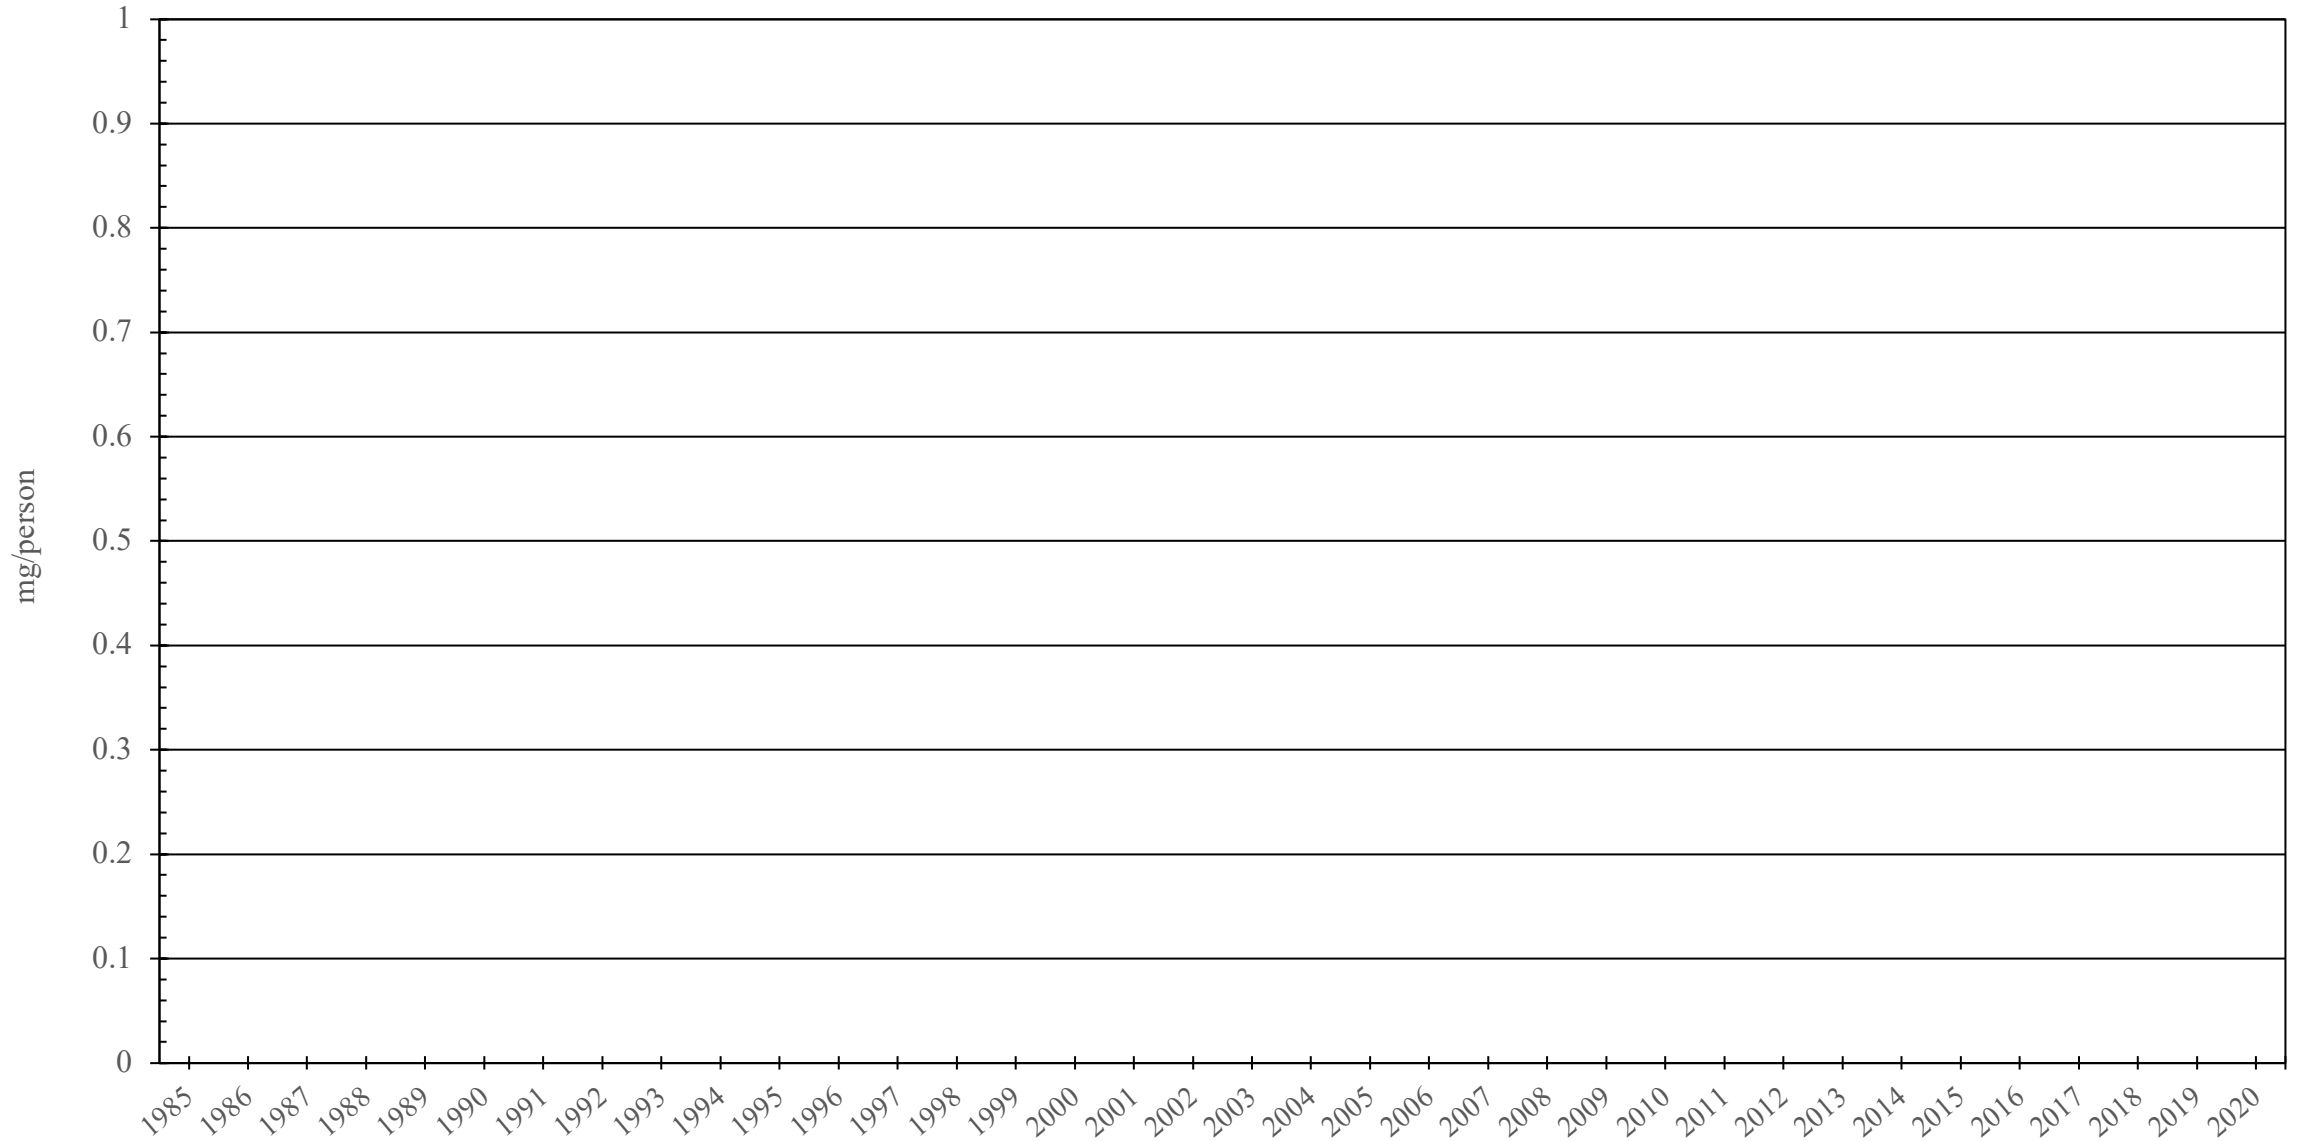

Andorra

Codeine Consumption (mg/person), 1985 - 2020

Sources: International Narcotics Control Board (data); The World Bank (population)

Created by: Walther Global Palliative Care & Supportive Oncology, Indiana University Simon Comprehensive Cancer Center, 2022