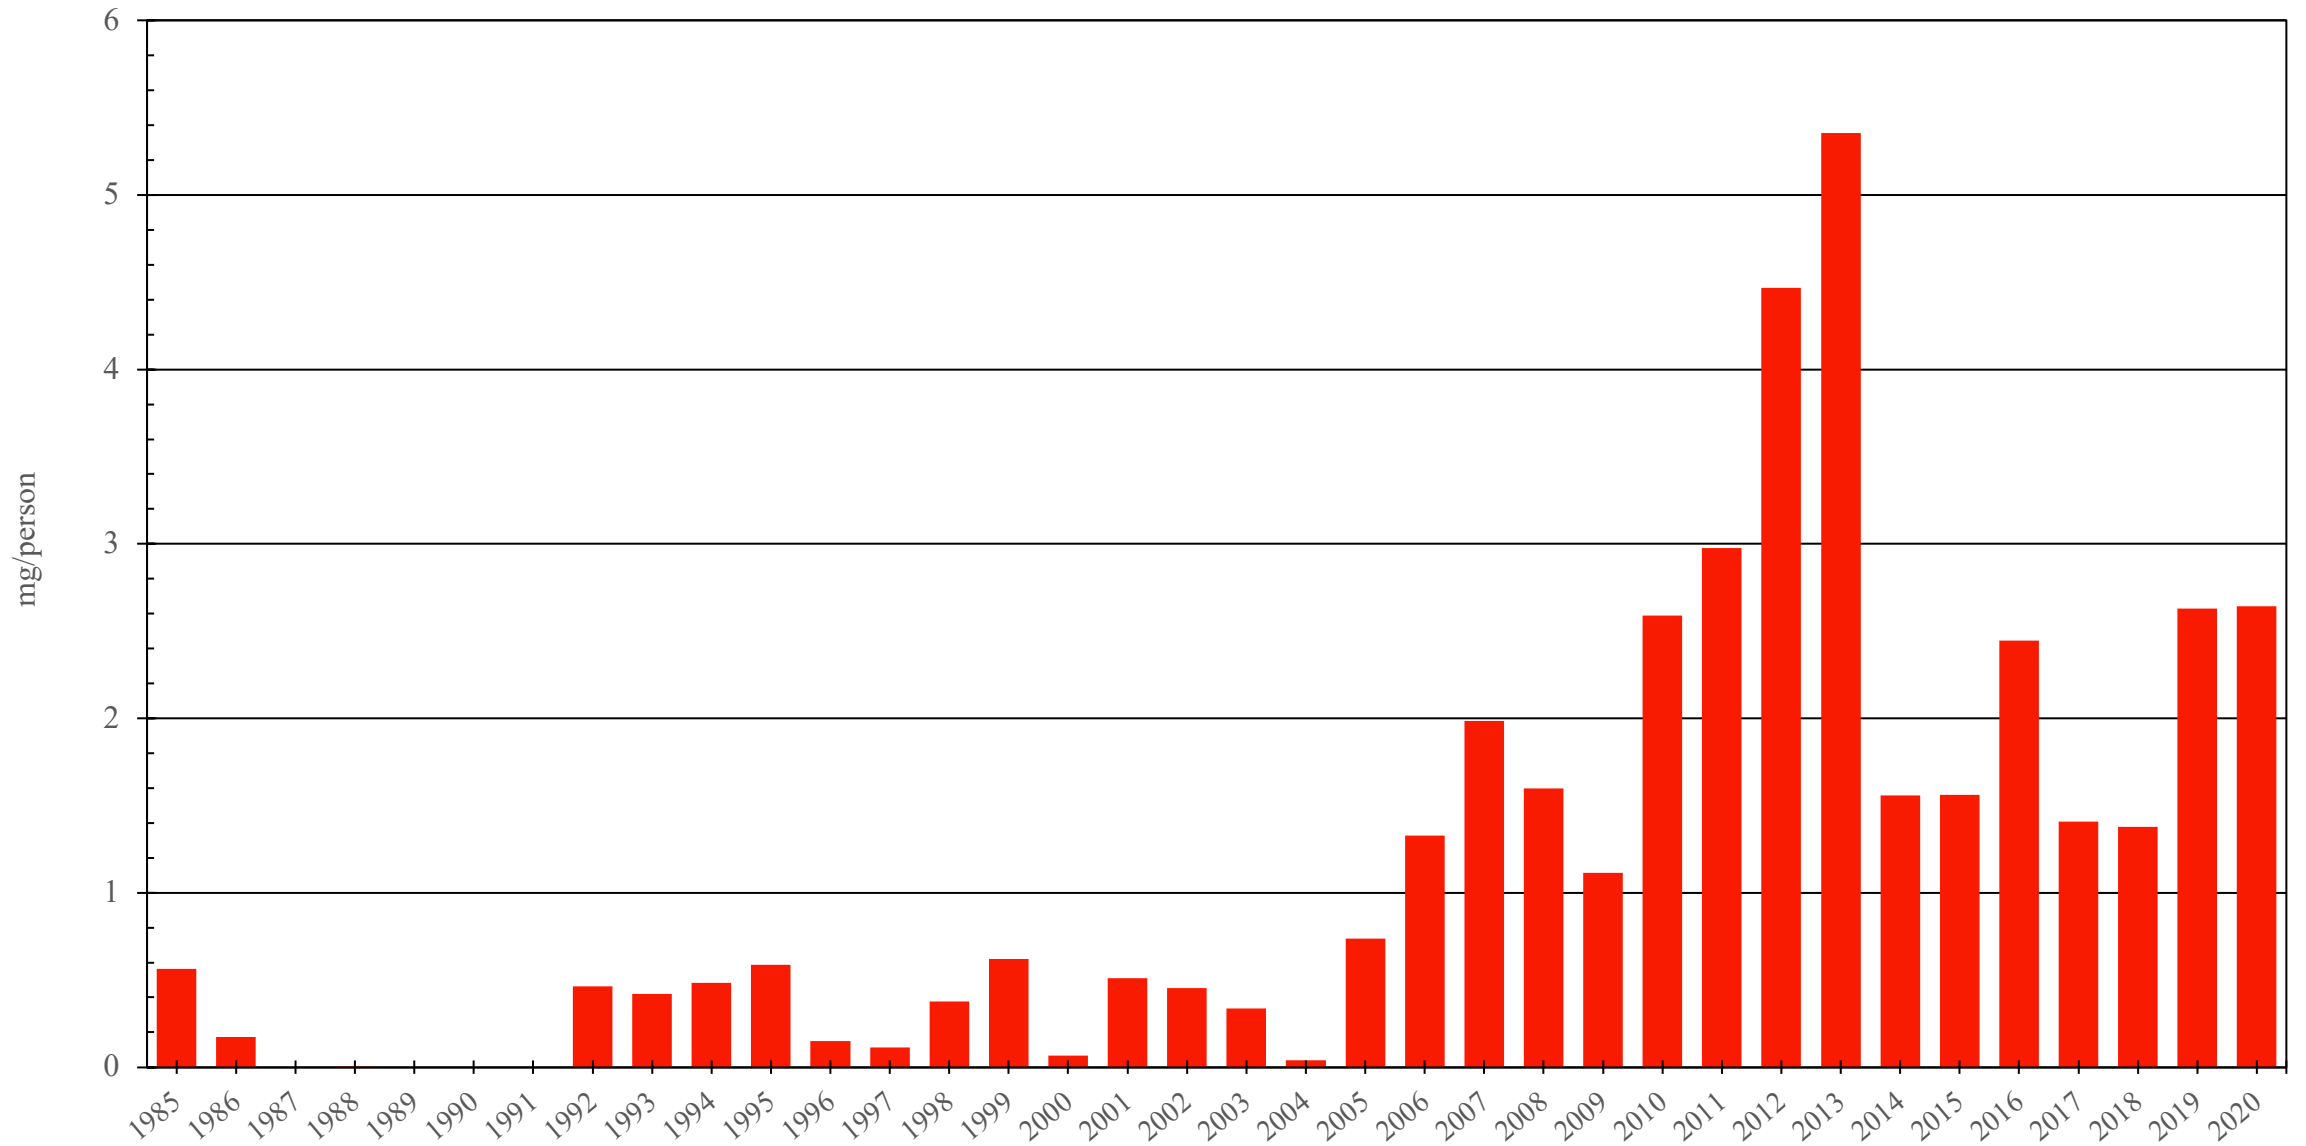

Albania

Morphine Consumption (mg/person), 1985 - 2020

Sources: International Narcotics Control Board (data); The World Bank (population)

Created by: Walther Global Palliative Care & Supportive Oncology, Indiana University Simon Comprehensive Cancer Center, 2022